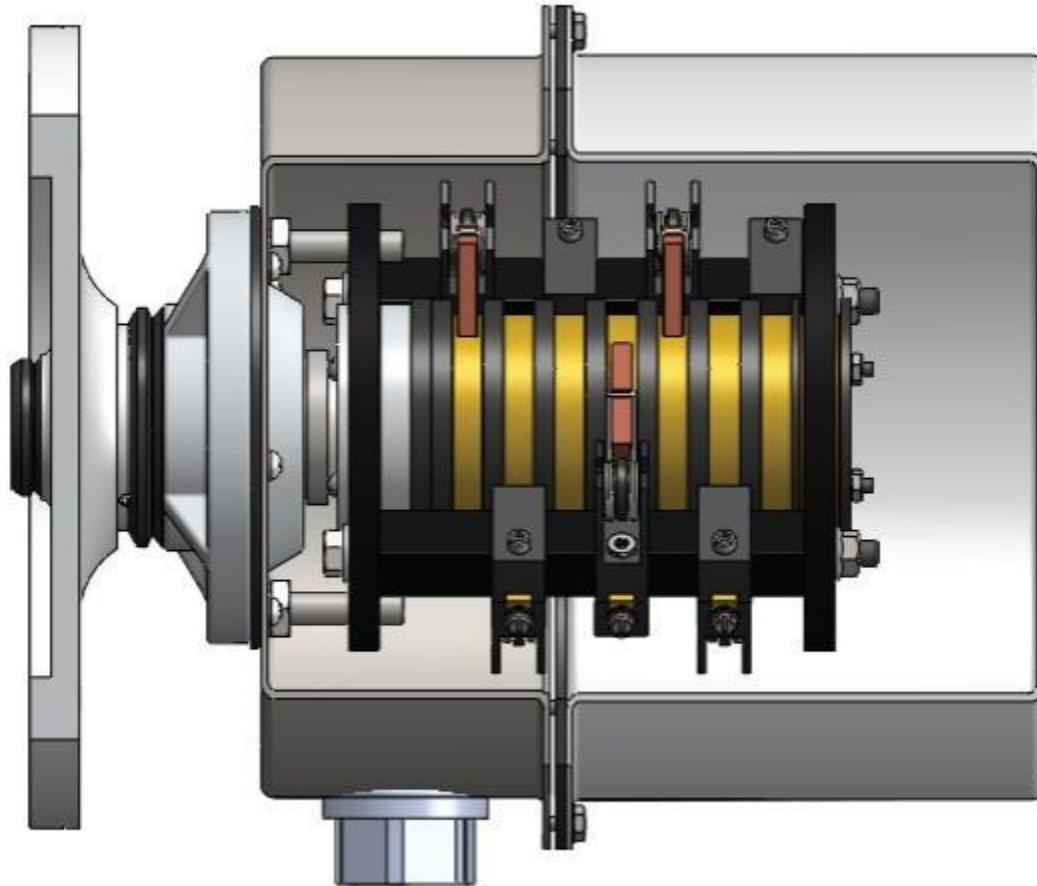

# Accessory – Tight Wire Kit

# Accessory – Template & Anchor Bolts

# Accessory – Top or Bottom Entry Collector

AKA – “Slip Ring”