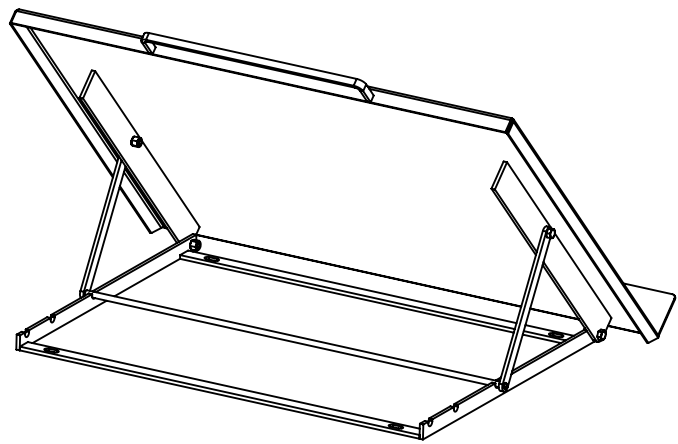

BENCH TOP FILTER - BTT-6-36

APPROX WEIGHT: 51.07 lbs.
 DOES NOT INCLUDE WEIGHT OF POWER OR PACKAGING!!!

ANY ADDITIONS, DELETIONS, OR OMISSIONS MUST BE CORRECTED ON THIS DRAWING AS THIS DRAWING WILL BE CONSIDERED ALL INCLUSIVE

SHOWN IN THE UPRIGHT POSITION AT 45°

ALL GRAPHICS PROVIDED ARE FOR REFERENCE ONLY. IF CERTAIN DIMENSIONS ARE CRITICAL PLEASE VERIFY THOSE DIMENSIONS WITH YOUR SALESPERSON

STANDARD FEATURES

- MODEL NUMBER IS BTT-6-36
- OVERALL WIDTH IS 36"
- OVERALL LENGTH IS 29 3/4"
- OVERALL HEIGHT IS 2"
- MAX CAPACITY IS 600 LBS.
- DEGREES OF TILT: 15°, 30°, 45°
- MANUALLY OPERATED