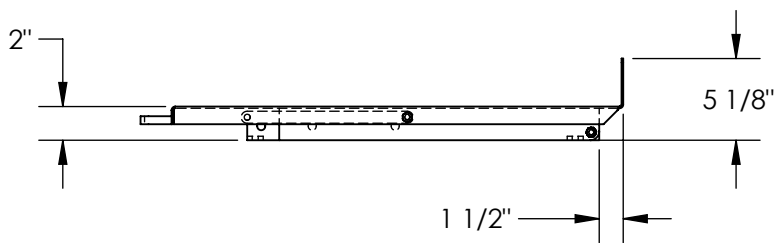

BENCH TOP FILTER - BTT-6-36

APPROX WEIGHT: 51.07 lbs.
 DOES NOT INCLUDE WEIGHT OF POWER OR PACKAGING!!!

ANY ADDITIONS, DELETIONS, OR OMISSIONS MUST BE CORRECTED ON THIS DRAWING AS THIS DRAWING WILL BE CONSIDERED ALL INCLUSIVE

SHOWN IN THE UPRIGHT POSITION AT 45°

ALL GRAPHICS PROVIDED ARE FOR REFERENCE ONLY. IF CERTAIN DIMENSIONS ARE CRITICAL PLEASE VERIFY THOSE DIMENSIONS WITH YOUR SALESPERSON

STANDARD FEATURES

- MODEL NUMBER IS BTT-6-36
- OVERALL WIDTH IS 36"
- OVERALL LENGTH IS 29 3/4"
- OVERALL HEIGHT IS 2"
- MAX CAPACITY IS 600 LBS.
- DEGREES OF TILT: 15°, 30°, 45°
- MANUALLY OPERATED