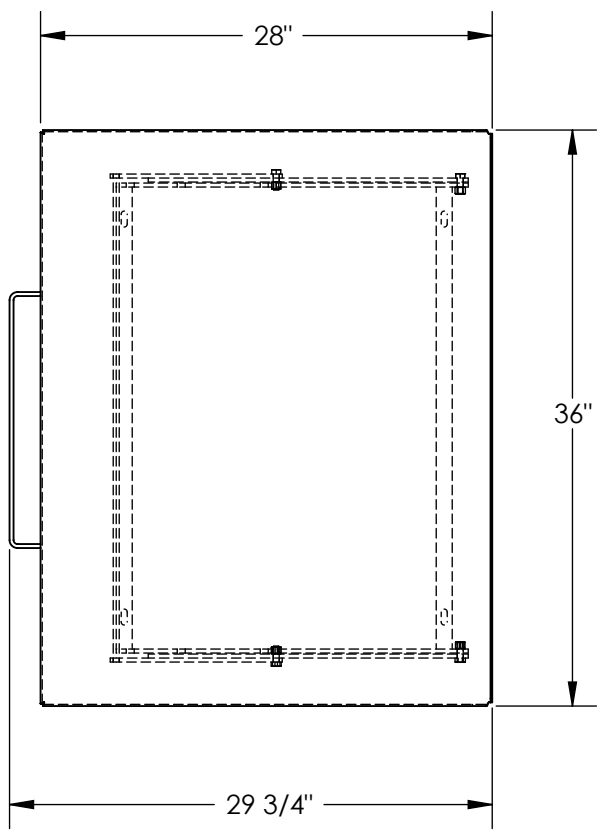

BENCH TOP FILTER - BTT-6-36

APPROX WEIGHT: 51.07 lbs.
 DOES NOT INCLUDE WEIGHT OF POWER OR PACKAGING!!!

ANY ADDITIONS, DELETIONS, OR OMISSIONS MUST BE CORRECTED ON THIS DRAWING AS THIS DRAWING WILL BE CONSIDERED ALL INCLUSIVE

SHOWN IN THE UPRIGHT POSITION AT 45°

ALL GRAPHICS PROVIDED ARE FOR REFERENCE ONLY. IF CERTAIN DIMENSIONS ARE CRITICAL PLEASE VERIFY THOSE DIMENSIONS WITH YOUR SALESPERSON

STANDARD FEATURES

- MODEL NUMBER IS BTT-6-36
- OVERALL WIDTH IS 36"
- OVERALL LENGTH IS 29 3/4"
- OVERALL HEIGHT IS 2"
- MAX CAPACITY IS 600 LBS.
- DEGREES OF TILT: 15°, 30°, 45°
- MANUALLY OPERATED

DISTRIBUTOR'S NAME:		P.O.#
VESTIL MANUFACTURING		X
DRAWN BY: DEY		DATE: 7/06/10
REFERENCE: X		SALES: X
QUOTED LEAD TIME: X		SCALE: 1:12
QUOTE # X		FILE NAME: 03-007-001