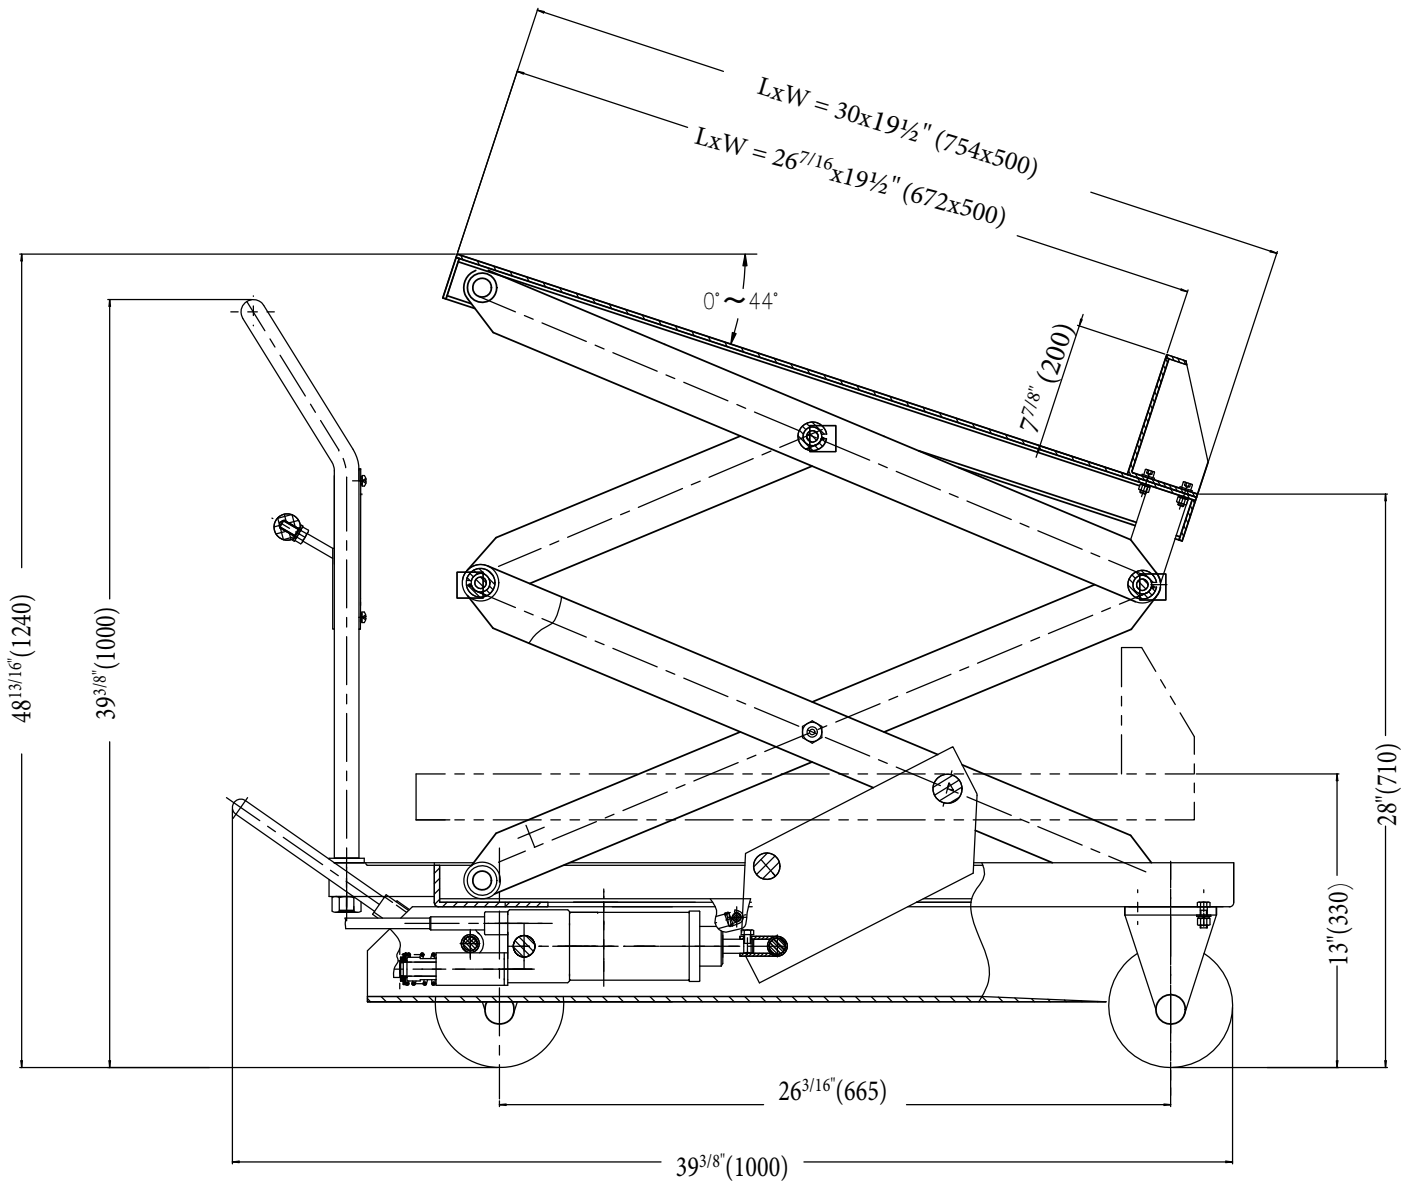

CART-400-LT (LIFT & TILT CART)

VESTIL MANUFACTURING CORP.	
Model:	CART-400-LT
Descrip:	Lift & Tilt Scissor Cart
Design: T.M	Date: 05/08/2018