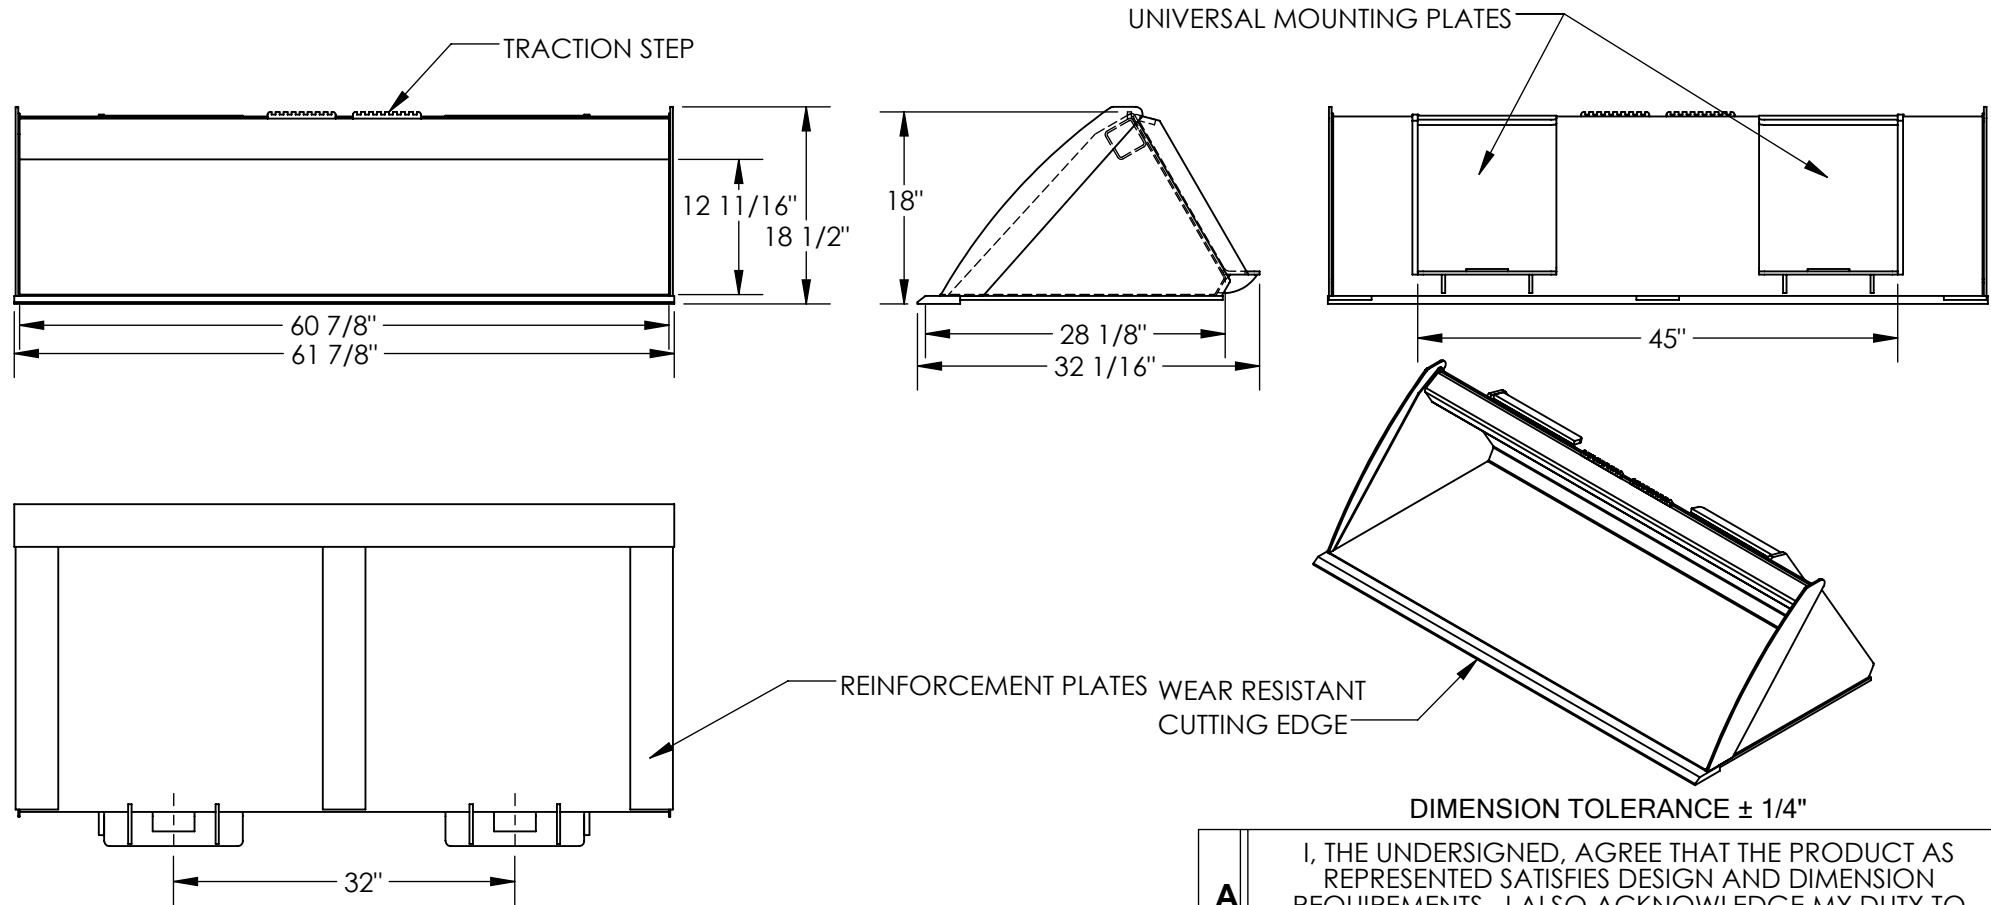

SKID STEER LOW PROFILE BUCKET - EA-SKSB-60-LP

APPROX WEIGHT: 312.08 lbs.
DOES NOT INCLUDE WEIGHT OF POWER OR PACKAGING!!!

*** ANY ADDITIONS, DELETIONS, OR OMISSIONS MUST BE CORRECTED ON THIS DRAWING AS THIS DRAWING WILL BE CONSIDERED ALL INCLUSIVE ***

ALL GRAPHICS PROVIDED ARE FOR REFERENCE ONLY. IF CERTAIN DIMENSIONS ARE CRITICAL PLEASE VERIFY THOSE DIMENSIONS WITH YOUR SALESPERSON

STANDARD FEATURES

MODEL NUMBER IS EA-SKSB-60-LP

OVERALL WIDTH IS 61 7/8"

USEABLE WIDTH IS 60 7/8"

OVERALL LENGTH IS 32 1/16"

USEABLE LENGTH IS 28 1/8"

OVERALL HEIGHT IS 18 1/2"

USEABLE HEIGHT IS 12 11/16"

UNIVERSAL MOUNTING PLATE

ON 32" CENTER

WEAR RESISTANT CUTTING EDGE