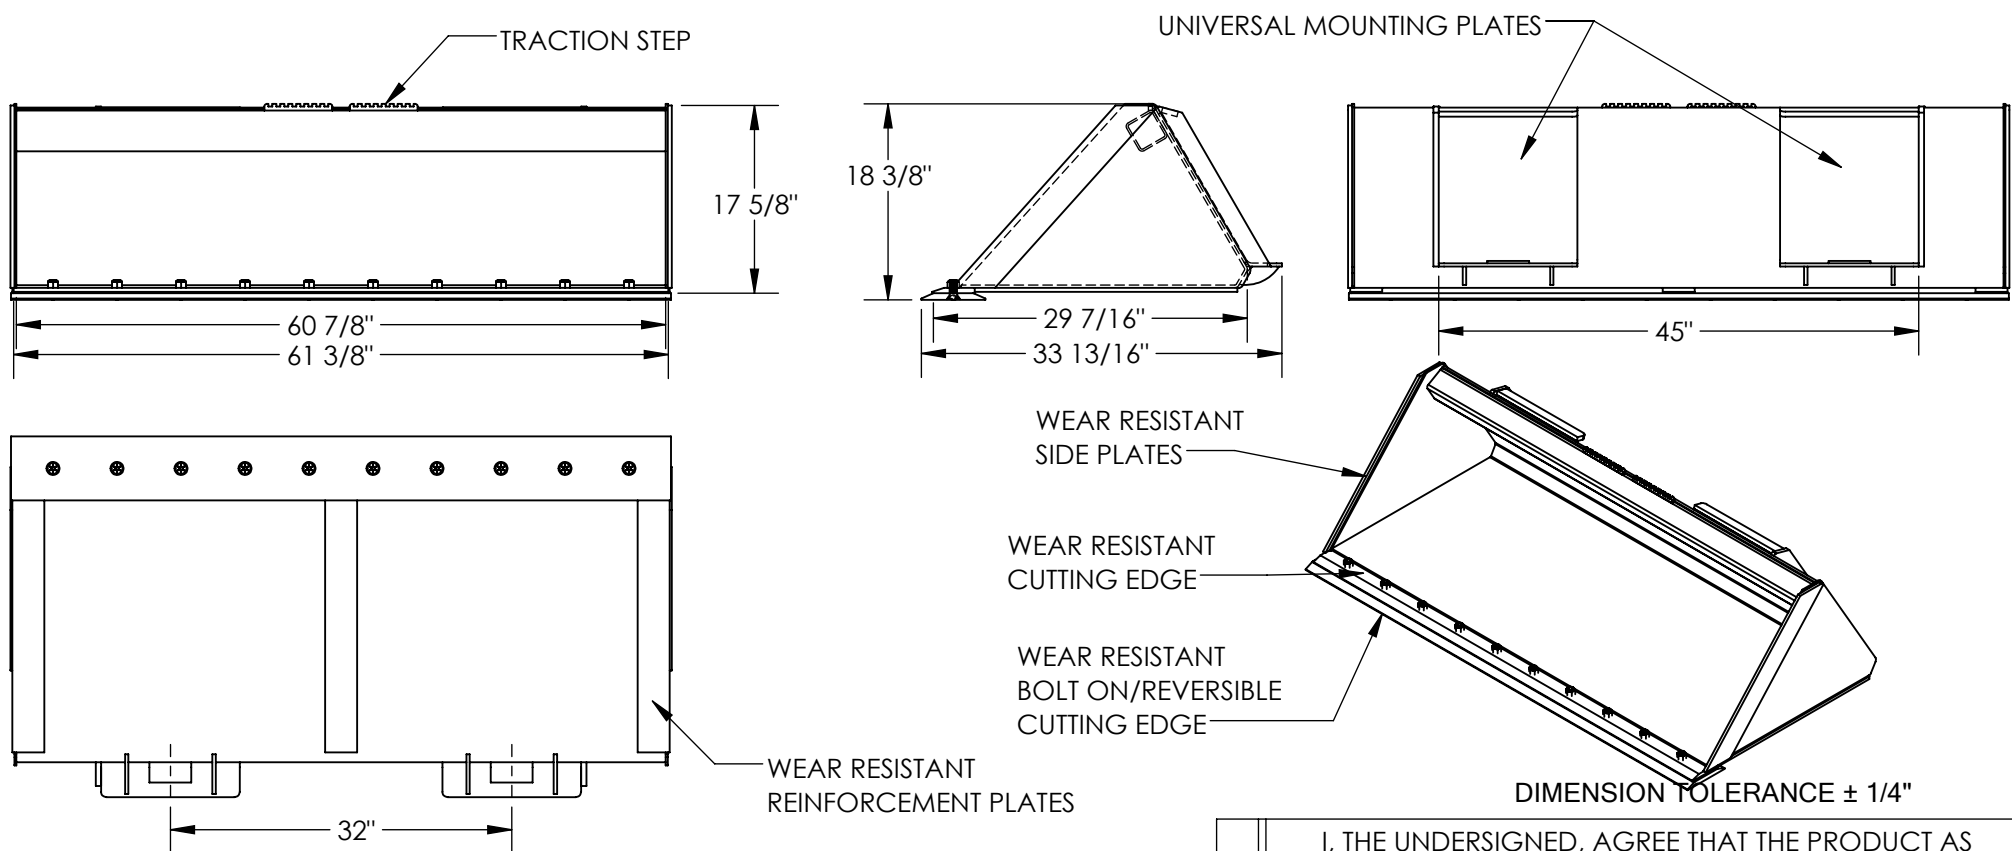

SKID STEER LOW PROFILE BUCKET - EA-SKSB-60-LPX

APPROX WEIGHT: 442.19 lbs.
DOES NOT INCLUDE WEIGHT OF POWER OR PACKAGING!!!

*** ANY ADDITIONS, DELETIONS, OR OMISSIONS MUST BE CORRECTED ON THIS DRAWING AS THIS DRAWING WILL BE CONSIDERED ALL INCLUSIVE ***

ALL GRAPHICS PROVIDED ARE FOR REFERENCE ONLY. IF CERTAIN DIMENSIONS ARE CRITICAL PLEASE VERIFY THOSE DIMENSIONS WITH YOUR SALESPERSON

STANDARD FEATURES

- MODEL NUMBER IS EA-SKSB-60-LPX
- OVERALL WIDTH IS 61 3/8"
- USEABLE WIDTH IS 60 7/8"
- OVERALL LENGTH IS 33 13/16"
- USEABLE LENGTH IS 29 7/16"
- OVERALL HEIGHT IS 18 3/8"
- USEABLE HEIGHT IS 17 5/8"
- UNIVERSAL MOUNTING PLATE ON 32" CENTER
- WEAR RESISTANT CUTTING EDGE
- WEAR RESISTANT REINFORCEMENT PLATES ON BOTTOM OF BUCKET
- WEAR RESISTANT SIDE PLATES
- WEAR RESISTANT BOLT ON/REVERSIBLE CUTTING EDGE
- TOUGH BAKED IN POWDER COATED BLACK FINISH