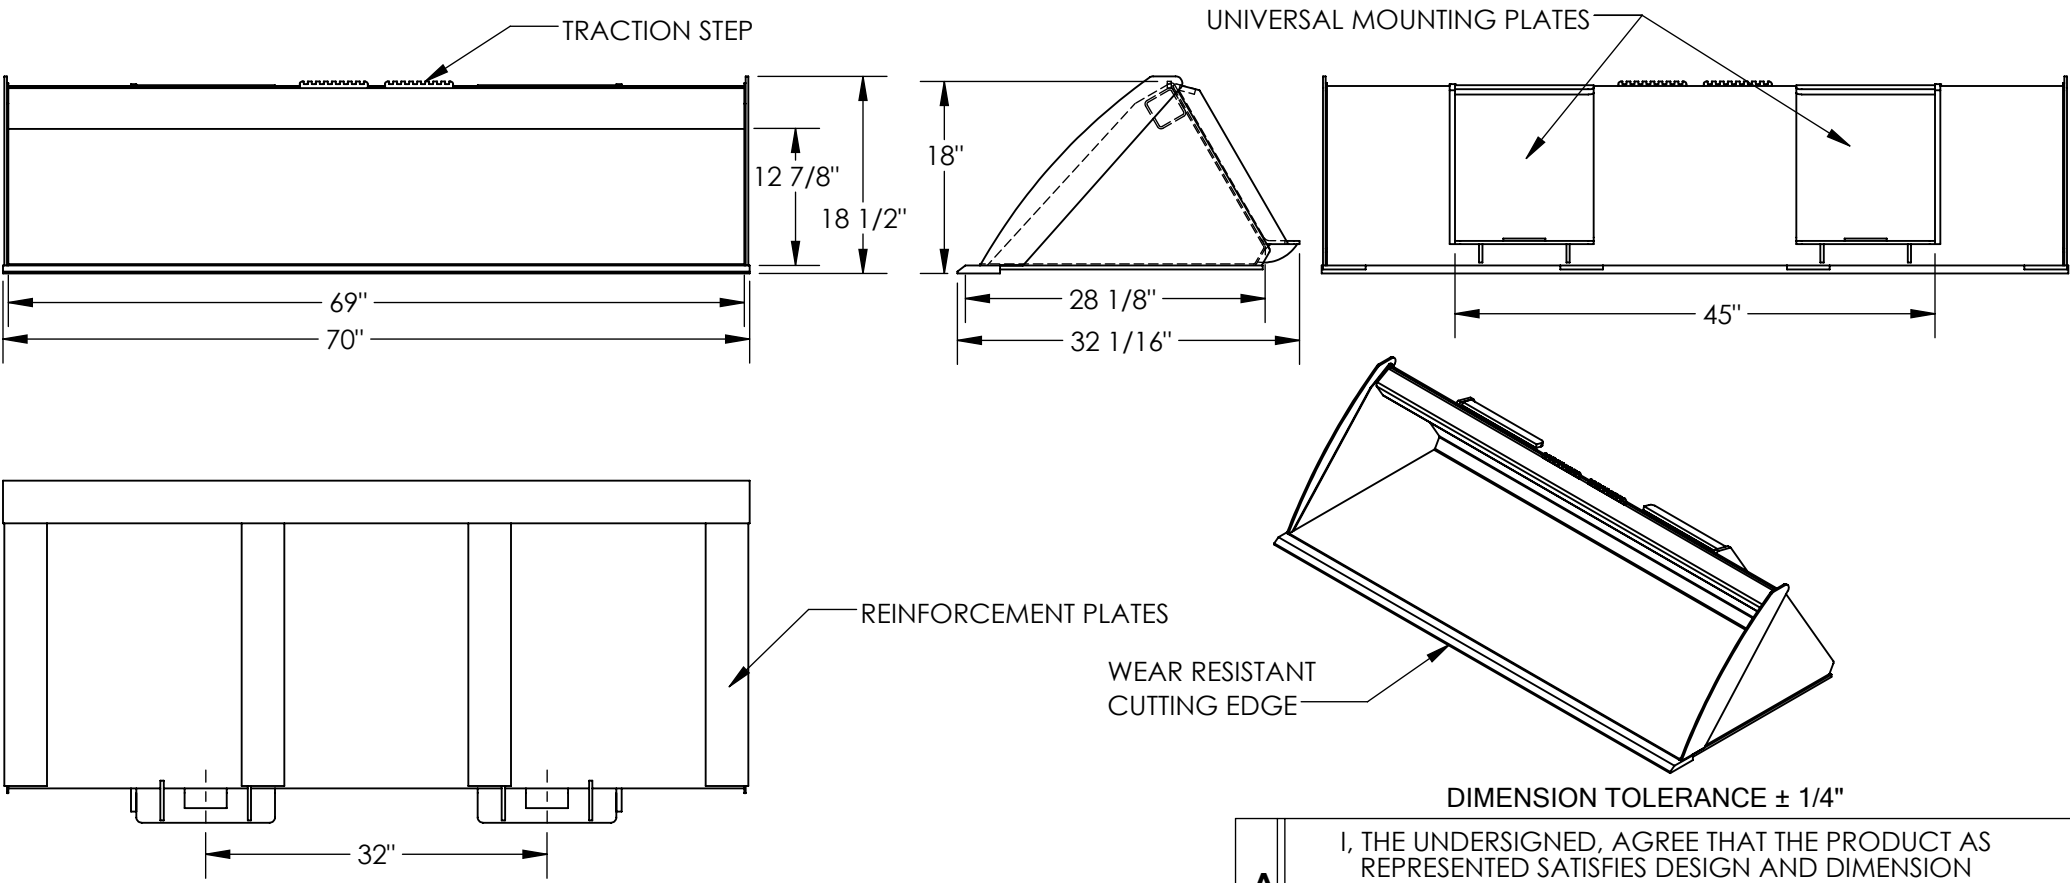

# SKID STER LOW PROFILE LEVELING BUCKET - EA-SKSB-68-LP

APPROX WEIGHT: 347.67 lbs.  
DOES NOT INCLUDE WEIGHT OF POWER OR PACKAGING!!!

\*\*\* ANY ADDITIONS, DELETIONS, OR OMISSIONS MUST BE CORRECTED ON THIS DRAWING AS THIS DRAWING WILL BE CONSIDERED ALL INCLUSIVE \*\*\*

## STANDARD FEATURES

- MODEL NUMBER IS EA-SKSB-68-LP
- OVERALL WIDTH IS 70"
- USEABLE WIDTH IS 69"
- OVERALL LENGTH IS 32 1/16"
- USABLE LENGTH IS 28 1/8"
- OVERALL HEIGHT IS 18 1/2"
- USEABLE HEIGHT IS 12 7/8"
- UNIVERSAL MOUNTING PLATE ON 32" CENTER
- WEAR RESISTANT CUTTING EDGE
- REINFORCEMENT PLATES ON BOTTOM OF BUCKET
- TOUGH BAKED IN POWDER COATED BLACK FINISH