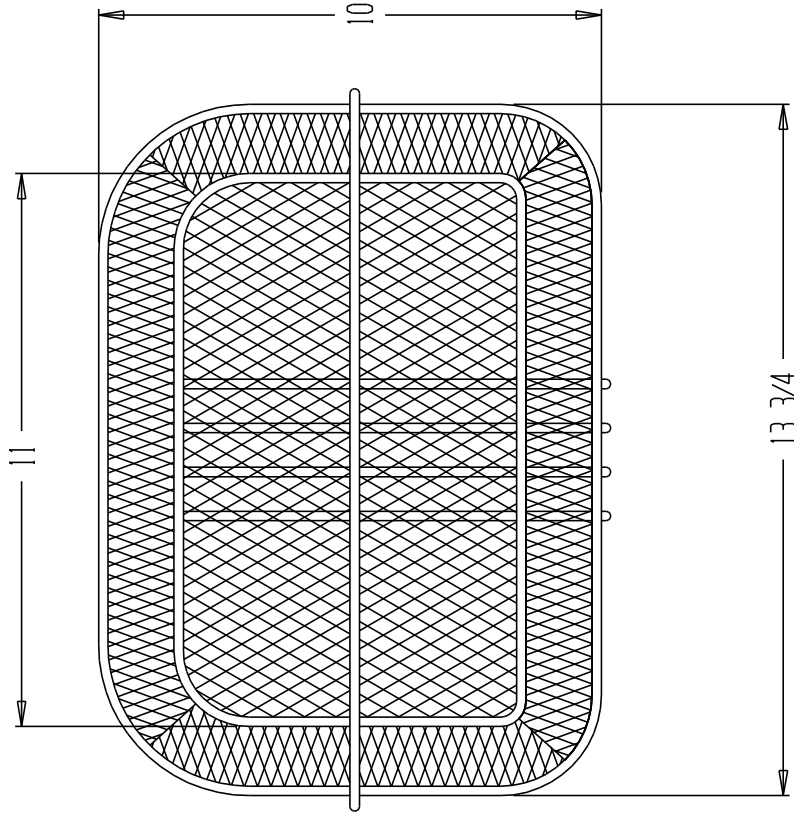

# OPTIONAL WIRE STORAGE BASKET FOR EASY-ACCESS STEEL STOCK TRUCK, EASY-A-BSK

LEAD TIME WILL START UPON  
RECEIPT OF SIGNED APPROVAL  
DRAWING

### STANDARD FEATURES

MODEL NUMBER: EASY-A-BSK  
 OVERALL TOP WIDTH: 13 3/4"  
 OVERALL TOP LENGTH: 10"  
 OVERALL BOTTOM WIDTH: 11"  
 OVERALL BOTTOM LENGTH: 7"  
 OVERALL HEIGHT: 14 1/2" (WITH HANDLE)  
 HANDLE: 14 3/8" W x 4 1/4" D  
 CAPACITY: 35LBS