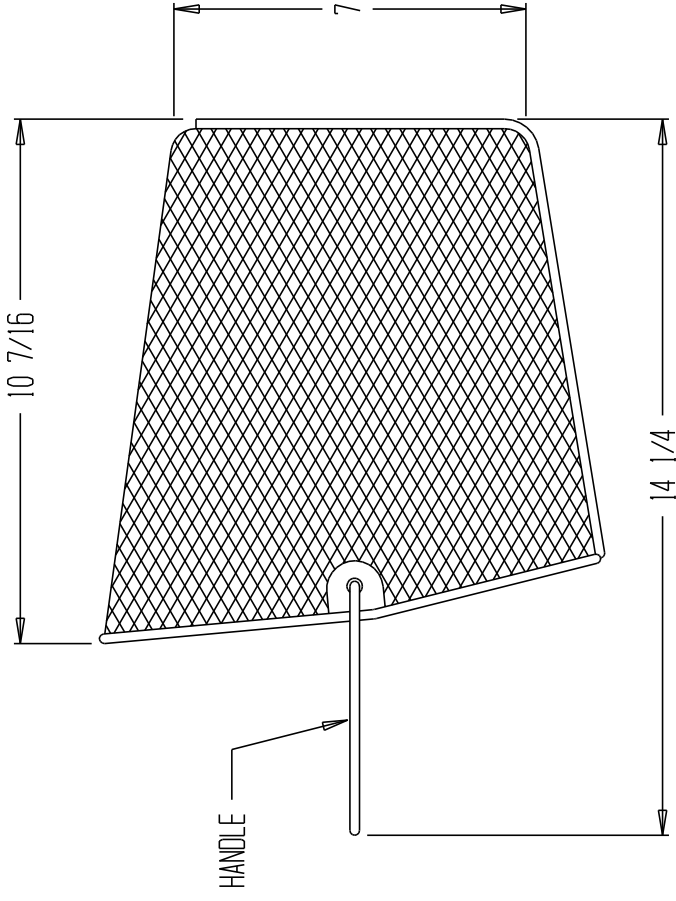

# OPTIONAL WIRE STORAGE BASKET FOR EASY-ACCESS STEEL STOCK TRUCK, EASY-A-BSK

LEAD TIME WILL START UPON  
RECEIPT OF SIGNED APPROVAL  
DRAWING

### STANDARD FEATURES

MODEL NUMBER: EASY-A-BSK  
 OVERALL TOP WIDTH: 13 3/4"  
 OVERALL TOP LENGTH: 10"  
 OVERALL BOTTOM WIDTH: 11"  
 OVERALL BOTTOM LENGTH: 7"  
 OVERALL HEIGHT: 14 1/2" (WITH HANDLE)  
 HANDLE: 14 3/8" W x 4 1/4" D  
 CAPACITY: 35LBS

DRAWN BY: SR

DATE: 6-22-05

REFERENCE:

SCALE: 1:4

P.O.#: -

W.O.#: -

SALES: -

DRWG./FILE NAME: