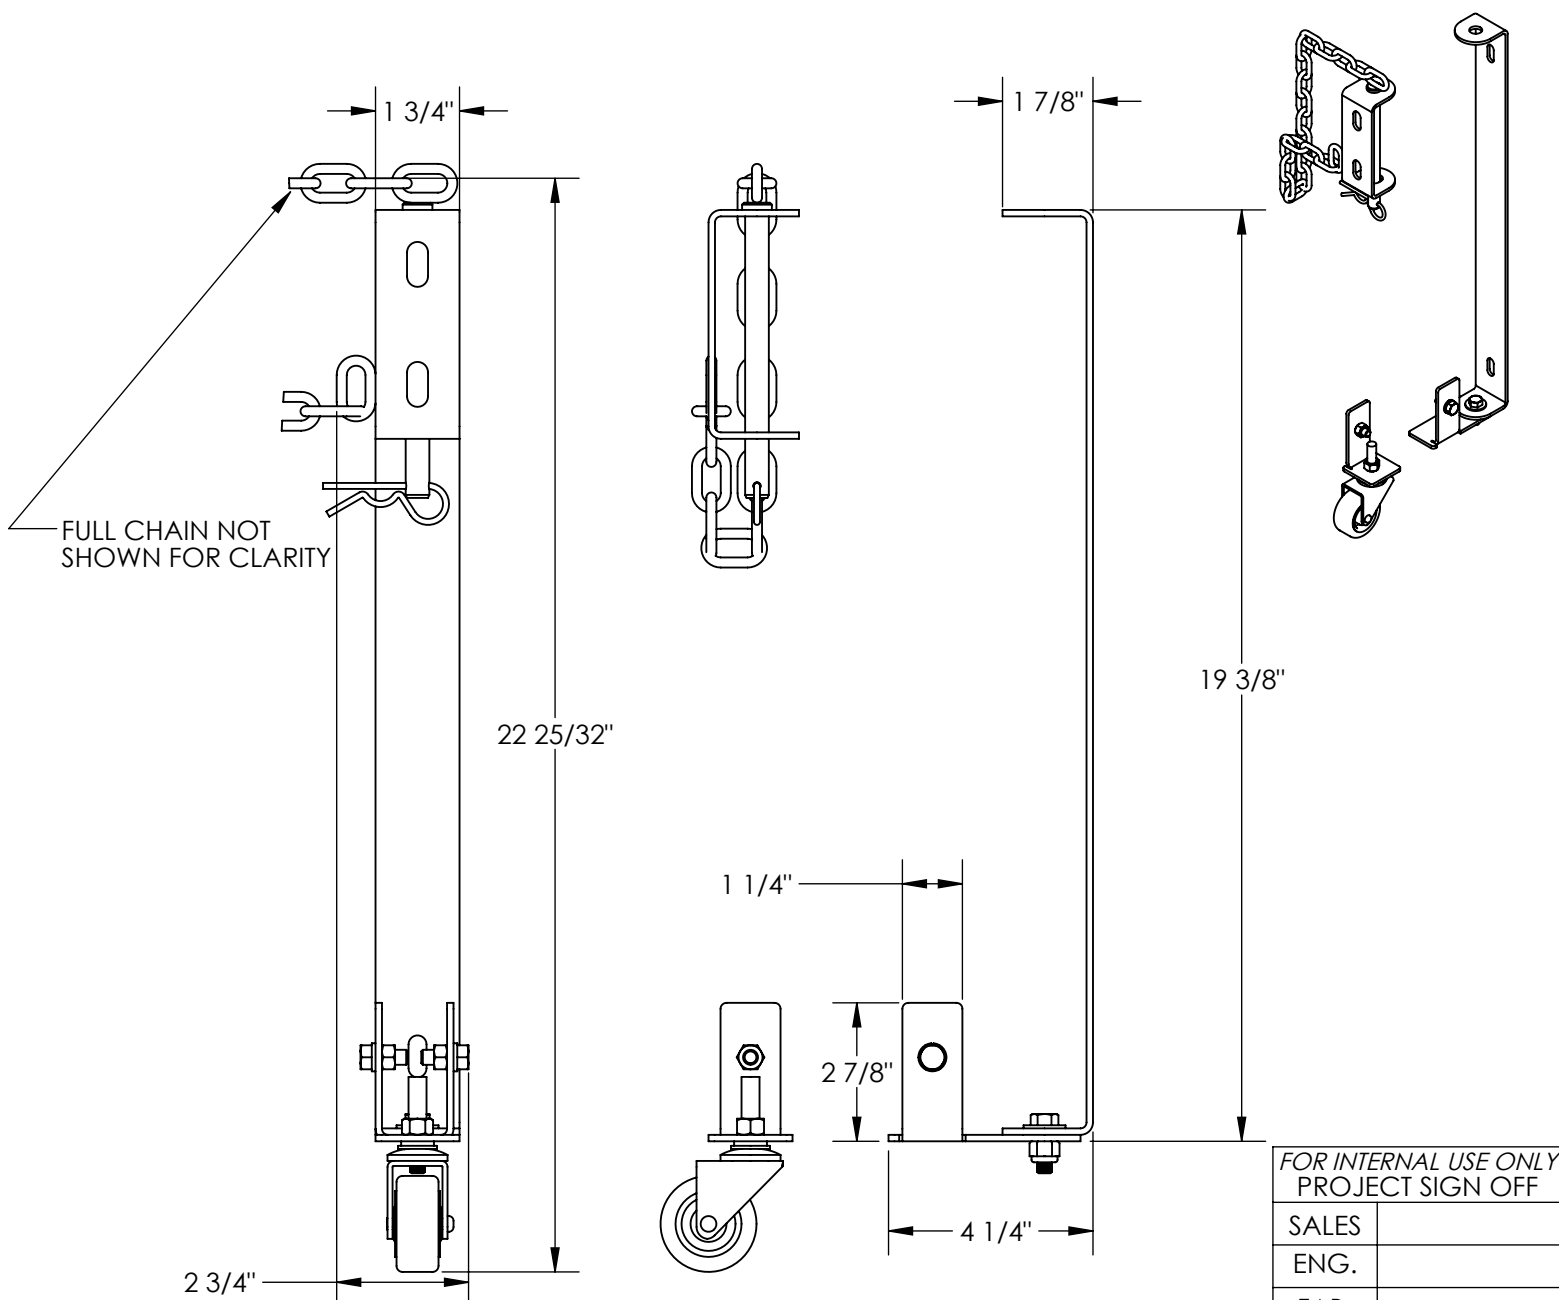

WALL MOUNT KIT FOR GATES- EXGATE-W-KIT

APPROX WEIGHT: 4.61 lbs. DOES NOT INCLUDE WEIGHT OF POWER OR PACKAGING!!!
 ANY ADDITIONS, DELETIONS, OR OMISSIONS MUST BE CORRECTED ON THIS DRAWING AS THIS DRAWING WILL BE CONSIDERED ALL INCLUSIVE

ALL GRAPHICS PROVIDED ARE FOR REFERENCE ONLY. IF CERTAIN DIMENSIONS ARE CRITICAL PLEASE VERIFY THOSE DIMENSIONS WITH YOUR SALESPERSON
 DIMENSION TOLERANCE ± 1/4"

STANDARD FEATURES

- MODEL NUMBER IS EXGATE-W-KIT
- OVERALL WIDTH IS 2 3/4"
- USABLE WIDTH IS 1 3/4"
- OVERALL LENGTH IS 4 1/4"
- USABLE LENGTH IS 1 7/8"
- OVERALL HEIGHT IS 22 25/32"

ANY MODIFIED UNITS ARE NON-RETURNABLE

[] As drawn [] As marked

Signed: _____ Date: _____

Printed Name: _____

LEAD TIME WILL START UPON RECEIPT OF SIGNED APPROVAL DRAWING

DISTRIBUTOR'S NAME:		P.O.#
VESTIL MANUFACTURING		X
DRAWN BY: ND		W.O.#
DATE: 4/21/16		X
REFERENCE: X	SCALE: 1:4	SALES: X
QUOTED LEAD TIME: X	QUOTE # X	FILE NAME:
		23-007-607