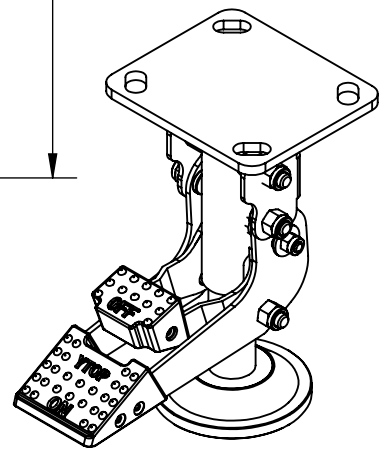

POLYURETHANE FLOOR LOCK - FL-LKH-6

APPROX WEIGHT: 5 lbs.
DOES NOT INCLUDE WEIGHT OF POWER OR PACKAGING!!!

*** ANY ADDITIONS, DELETIONS, OR OMISSIONS MUST BE CORRECTED ON THIS DRAWING AS THIS DRAWING WILL BE CONSIDERED ALL INCLUSIVE ***

ALL GRAPHICS PROVIDED ARE FOR REFERENCE ONLY. IF CERTAIN DIMENSIONS ARE CRITICAL PLEASE VERIFY THOSE DIMENSIONS WITH YOUR SALESPERSON

DIMENSION TOLERANCE ± 1/4"

STANDARD FEATURES

- MODEL NUMBER IS FL-LKH-6
- OVERALL WIDTH IS 4 1/2"
- OVERALL LENGTH IS 7 5/8"
- EXTENDED HEIGHT IS 7 5/8"
- RETRACTED HEIGHT IS 6 9/16"
- MOUNTING HEIGHT IS 7 3/8"
- MOUNTING HARDWARE IS NOT INCLUDED