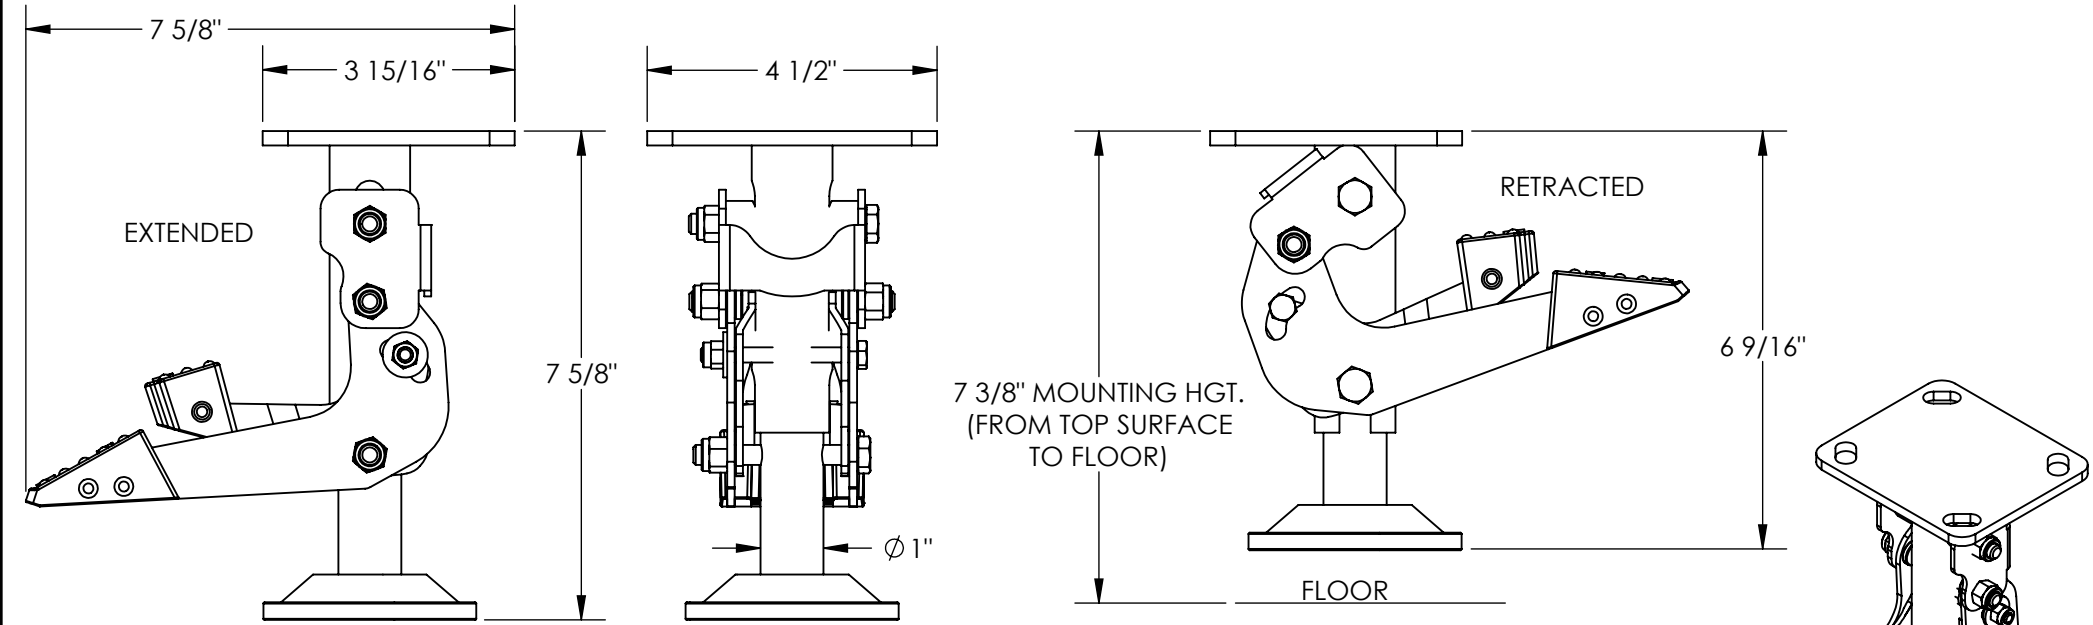

POLYURETHANE FLOOR LOCK - FL-LKH-6

APPROX WEIGHT: 5 lbs.
DOES NOT INCLUDE WEIGHT OF POWER OR PACKAGING!!!

*** ANY ADDITIONS, DELETIONS, OR OMISSIONS MUST BE CORRECTED ON THIS DRAWING AS THIS DRAWING WILL BE CONSIDERED ALL INCLUSIVE ***

ALL GRAPHICS PROVIDED ARE FOR REFERENCE ONLY. IF CERTAIN DIMENSIONS ARE CRITICAL PLEASE VERIFY THOSE DIMENSIONS WITH YOUR SALESPERSON

DIMENSION TOLERANCE ± 1/4"

STANDARD FEATURES

- MODEL NUMBER IS FL-LKH-6
- OVERALL WIDTH IS 4 1/2"
- OVERALL LENGTH IS 7 5/8"
- EXTENDED HEIGHT IS 7 5/8"
- RETRACTED HEIGHT IS 6 9/16"
- MOUNTING HEIGHT IS 7 3/8"
- MOUNTING HARDWARE IS NOT INCLUDED