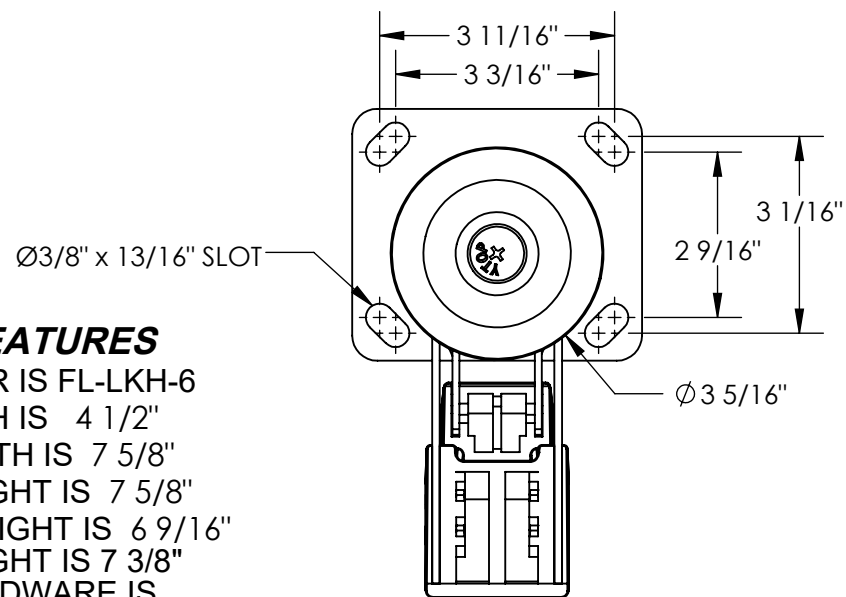

POLYURETHANE FLOOR LOCK - FL-LKH-6

APPROX WEIGHT: 5 lbs.
DOES NOT INCLUDE WEIGHT OF POWER OR PACKAGING!!!

*** ANY ADDITIONS, DELETIONS, OR OMISSIONS MUST BE CORRECTED ON THIS DRAWING AS THIS DRAWING WILL BE CONSIDERED ALL INCLUSIVE ***

ALL GRAPHICS PROVIDED ARE FOR REFERENCE ONLY. IF CERTAIN DIMENSIONS ARE CRITICAL PLEASE VERIFY THOSE DIMENSIONS WITH YOUR SALESPERSON

DIMENSION TOLERANCE ± 1/4"

STANDARD FEATURES

- MODEL NUMBER IS FL-LKH-6
- OVERALL WIDTH IS 4 1/2"
- OVERALL LENGTH IS 7 5/8"
- EXTENDED HEIGHT IS 7 5/8"
- RETRACTED HEIGHT IS 6 9/16"
- MOUNTING HEIGHT IS 7 3/8"
- MOUNTING HARDWARE IS NOT INCLUDED