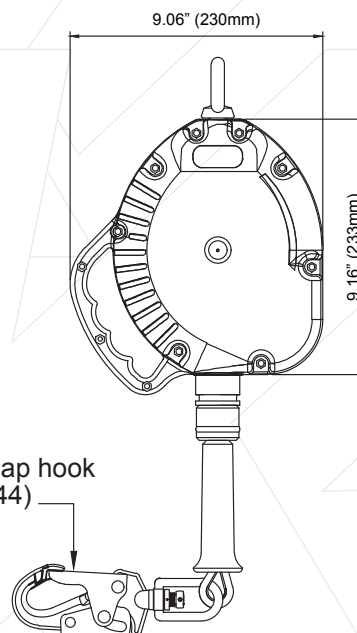

KStrong® BRUTE™ 30 ft. Stainless Steel Cable SRL with swivel snap hook. Includes installation carabiner and tagline (ANSI).

Model: UFS310030(SS)

BRUTE™

SRL SERIES

KStrong® BRUTE™ 30' Stainless Steel Wire Cable SRL with High Impact Strength Polymer Housing with Built-in Handle, swivel eye at anchorage end, other end with load indicator swivel snap hook. Includes one (1) installation carabiner and one (1) tagline AFZ830050 (ANSI)

DESIGN

- Robust & durable plastic casing
- Convenient inbuilt carry handle at anchorage end
- Steel swivel snap hook at retractable end - gate strength 3600 lbs. (1633 kg)
- Stainless Steel wire rope

LENGTH

30 ft.

CABLE

Material: Stainless Steel wire rope Ø3/16 inches
Minimum Breaking Strength: 3400 lbs. (1542 kg)

WEIGHT

10.63 lbs. ± 0.22 lbs. (4822 gm ± 100 gm)

USER CAPACITY

ANSI User Capacity: 310 lbs. Max.
OSHA User Capacity: 400 lbs. Max

RELEVANT STANDARDS

Meets or Exceeds ANSI Z359.14-2014 Class B

SIDE VIEW

FRONT VIEW

Batch #: _____ Serial #: _____
Date of First Use: _____