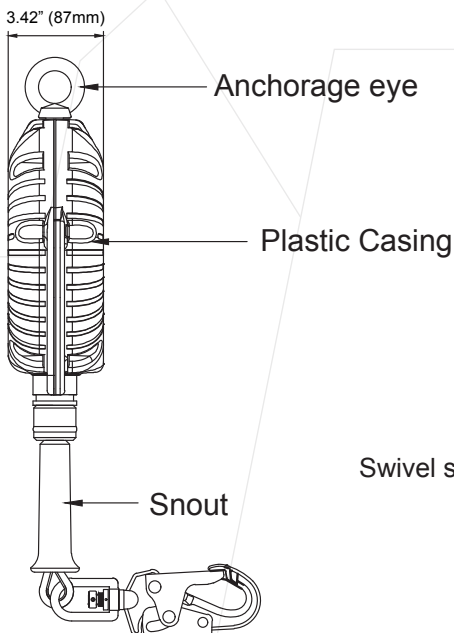

KStrong® BRUTE™ 30 ft. Stainless Steel Cable SRL with swivel snap hook. Includes installation carabiner and tagline (ANSI).

Model: UFS310030(SS)

BRUTE™

SRL SERIES

KStrong® BRUTE™ 30' Stainless Steel Wire Cable SRL with High Impact Strength Polymer Housing with Built-in Handle, swivel eye at anchorage end, other end with load indicator swivel snap hook. Includes one (1) installation carabiner and one (1) tagline AFZ830050 (ANSI)

DESIGN

- Robust & durable plastic casing
- Convenient inbuilt carry handle at anchorage end
- Steel swivel snap hook at retractable end - gate strength 3600 lbs. (1633 kg)
- Stainless Steel wire rope

LENGTH

30 ft.

CABLE

Material: Stainless Steel wire rope Ø3/16 inches
Minimum Breaking Strength: 3400 lbs. (1542 kg)

WEIGHT

10.63 lbs. ± 0.22 lbs. (4822 gm ± 100 gm)

USER CAPACITY

ANSI User Capacity: 310 lbs. Max.
OSHA User Capacity: 400 lbs. Max

RELEVANT STANDARDS

Meets or Exceeds ANSI Z359.14-2014 Class B

SIDE VIEW

FRONT VIEW

Batch #: _____ Serial #: _____
Date of First Use: _____