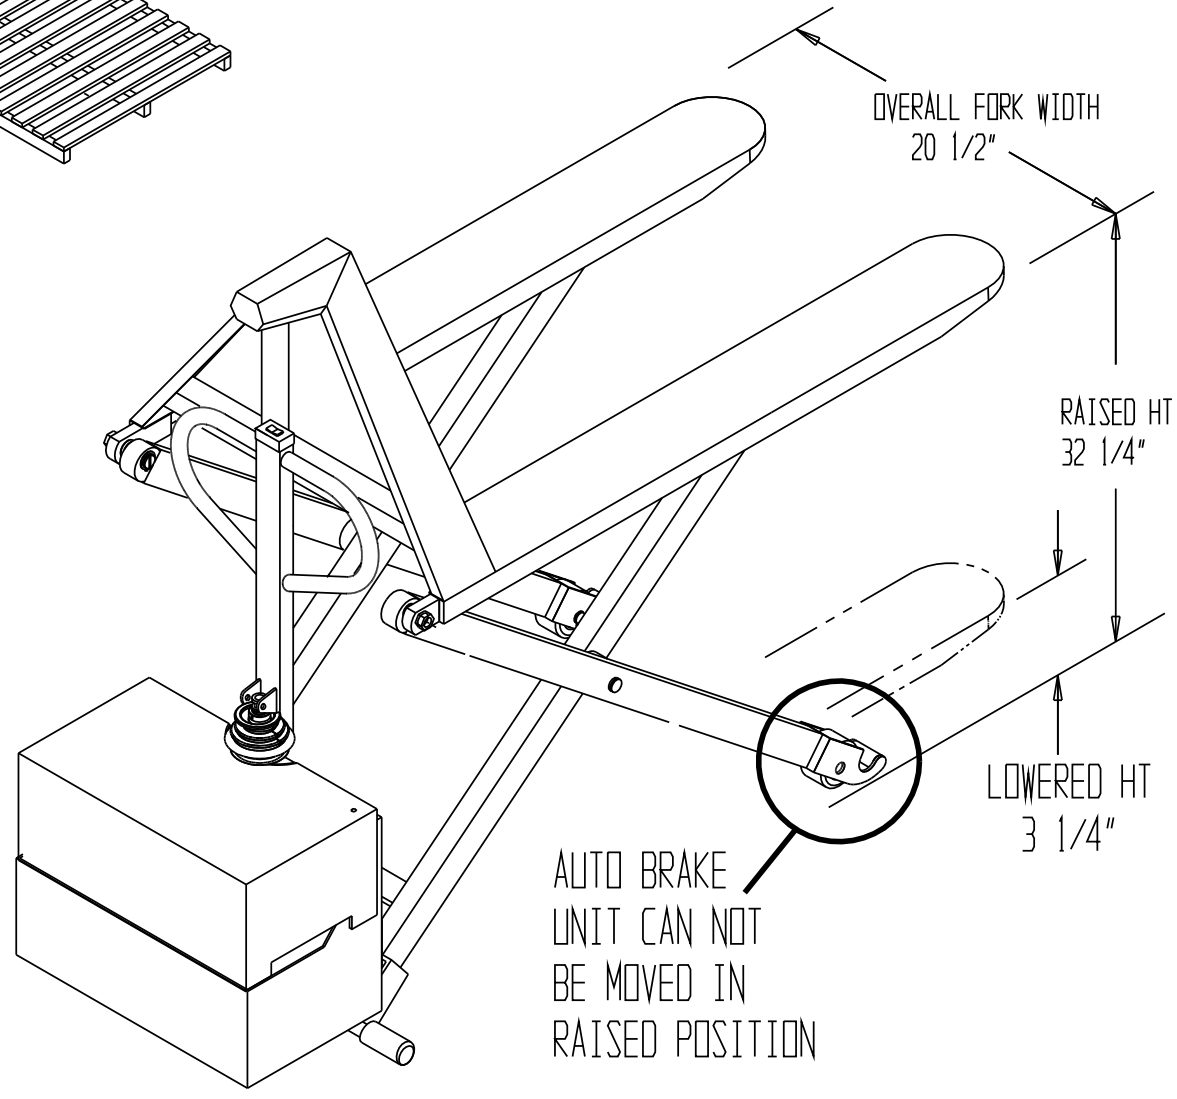

FOR USE WITH
OPEN BOTTOM
SKID ONLY

DC POWERED TOTE LIFTER, L-220-DC-HD

STANDARD FEATURES

- MODEL NUMBER: L-220-DC-HD
- CAPACITY: 3,000 LBS
- LOWERED HT: 3 1/4"
- RAISED HT : 32 1/4"
- FORK LENGTH : 43"
- OVERALL LENGTH: 62 3/4"
- FORK WIDTH : 6 1/2"
- OVERALL FORK WIDTH : 20 1/2"
- HANDLE HEIGHT: 46 1/4"
- 12V DC POWERED
- FORKS ARE BLUE