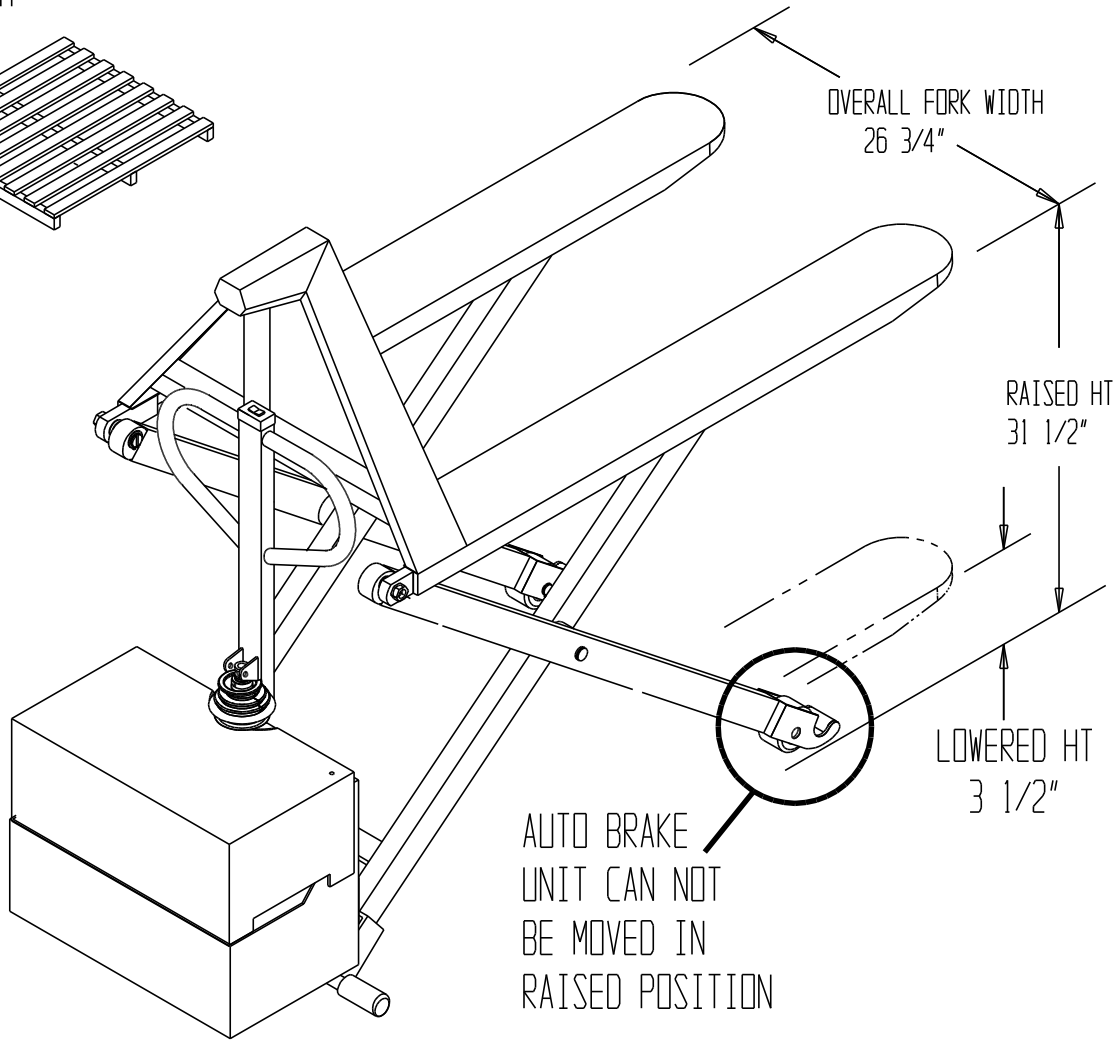

DC POWERED TOTE LIFTER, L-270-DC-HD

FOR USE WITH
OPEN BOTTOM
SKID ONLY

FOR USE WITH
OPEN BOTTOM
SKID ONLY

PRODUCTION WILL START UPON
RECEIPT OF SIGNED APPROVAL
DRAWING

STANDARD FEATURES

MODEL NUMBER: L-270-DC-HD
CAPACITY: 3,000 LBS
LOWERED HT: 3 1/2"
RAISED HT: 31 1/2"
FORK LENGTH: 45"
FORK WIDTH: 6 1/2"
OVERALL FORK WIDTH: 26 3/4"
12V DC POWERED

DISTRIBUTOR'S NAME: T & S EQUIPMENT		P.O.#: -
DRAWN BY: S ROSE		W.O.#: -
DATE: 7-16-04		SALES: -
REFERENCE: -		DRWG./FILE NAME: L-270-DC-HD