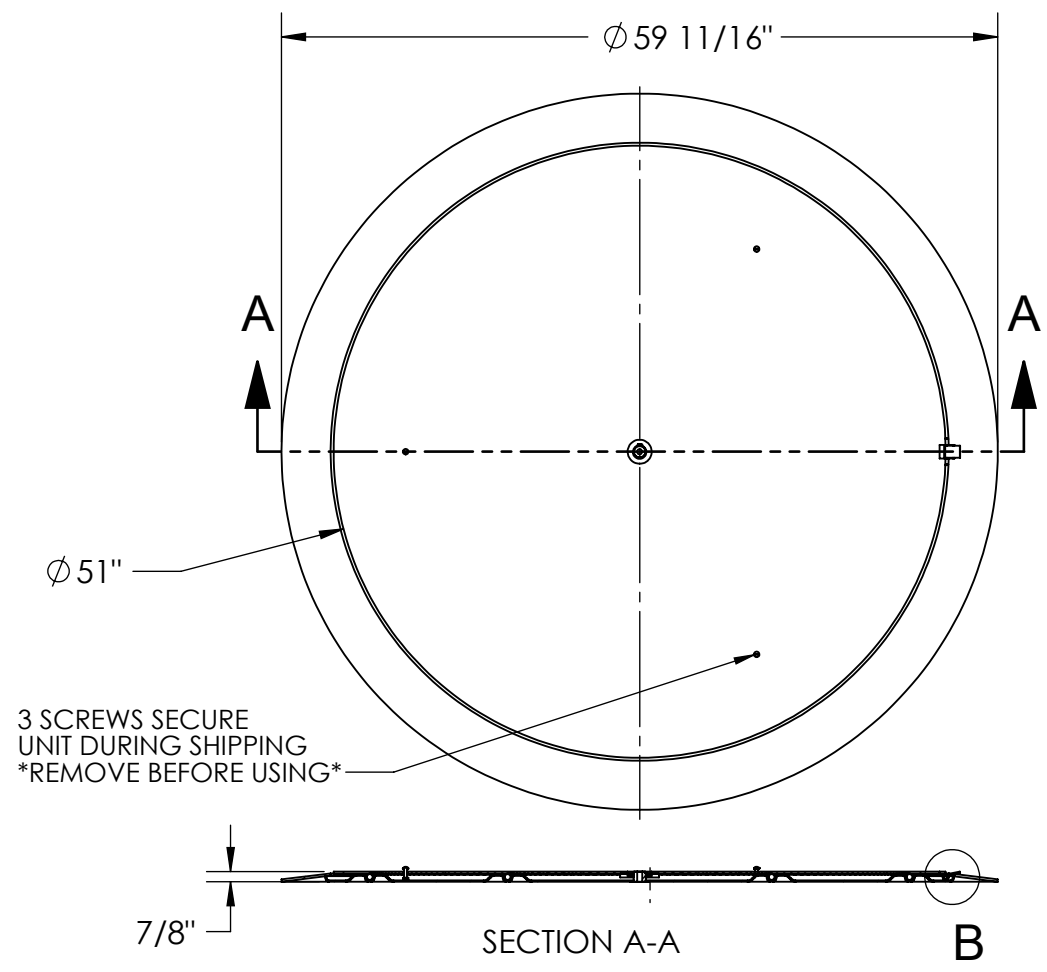

STAINLESS STEEL THIN SPIN - PALLET TRUCK LOADABLE CAROUSEL- LP-4000T-SS

APPROX WEIGHT: 218.66 lbs.
 DOES NOT INCLUDE WEIGHT OF POWER OR PACKAGING!!!

*** ANY ADDITIONS, DELETIONS, OR OMISSIONS MUST BE CORRECTED ON THIS DRAWING AS THIS DRAWING WILL BE CONSIDERED ALL INCLUSIVE ***
 ALL GRAPHICS PROVIDED ARE FOR REFERENCE ONLY. IF CERTAIN DIMENSIONS ARE CRITICAL PLEASE VERIFY THOSE DIMENSIONS WITH YOUR SALESPERSON

DIMENSION TOLERANCE ± 1/4"

STANDARD FEATURES

- MODEL NUMBER IS LP-4000T-SS
- CAPACITY IS 4,000 LBS
- USEABLE DIAMETER IS 51"
- OVERALL DIAMETER IS 59 11/16"
- OVERALL HEIGHT IS 7/8"
- STARTING FORCE: 35 LBS @ 4,000 LBS
- MAINTAIN FORCE : 25 LBS @ 4,000 LBS
- STAINLESS STEEL CONSTRUCTION WITH UNPOLISHED (MILL) FINISH

DISTRIBUTOR'S NAME:		P.O.#
VESTIL MANUFACTURING		X
DRAWN BY: STL		W.O.#
DATE: 02/01/2016		X
REFERENCE: X	SCALE: 1:16	SALES: X
QUOTED LEAD TIME: X	QUOTE #	FILE NAME:
	X	20-007-162