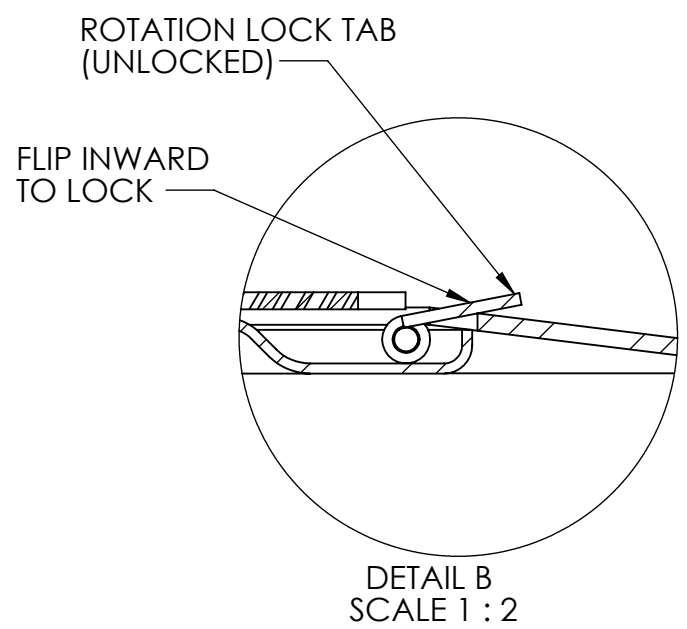

STAINLESS STEEL THIN SPIN - PALLET TRUCK LOADABLE CAROUSEL- LP-4000T-SS

APPROX WEIGHT: 218.66 lbs.
 DOES NOT INCLUDE WEIGHT OF POWER OR PACKAGING!!!

*** ANY ADDITIONS, DELETIONS, OR OMISSIONS MUST BE CORRECTED ON THIS DRAWING AS THIS DRAWING WILL BE CONSIDERED ALL INCLUSIVE ***
 ALL GRAPHICS PROVIDED ARE FOR REFERENCE ONLY. IF CERTAIN DIMENSIONS ARE CRITICAL PLEASE VERIFY THOSE DIMENSIONS WITH YOUR SALESPERSON

DIMENSION TOLERANCE ± 1/4"

STANDARD FEATURES

- MODEL NUMBER IS LP-4000T-SS
- CAPACITY IS 4,000 LBS
- USEABLE DIAMETER IS 51"
- OVERALL DIAMETER IS 59 11/16"
- OVERALL HEIGHT IS 7/8"
- STARTING FORCE: 35 LBS @ 4,000 LBS
- MAINTAIN FORCE : 25 LBS @ 4,000 LBS
- STAINLESS STEEL CONSTRUCTION WITH UNPOLISHED (MILL) FINISH