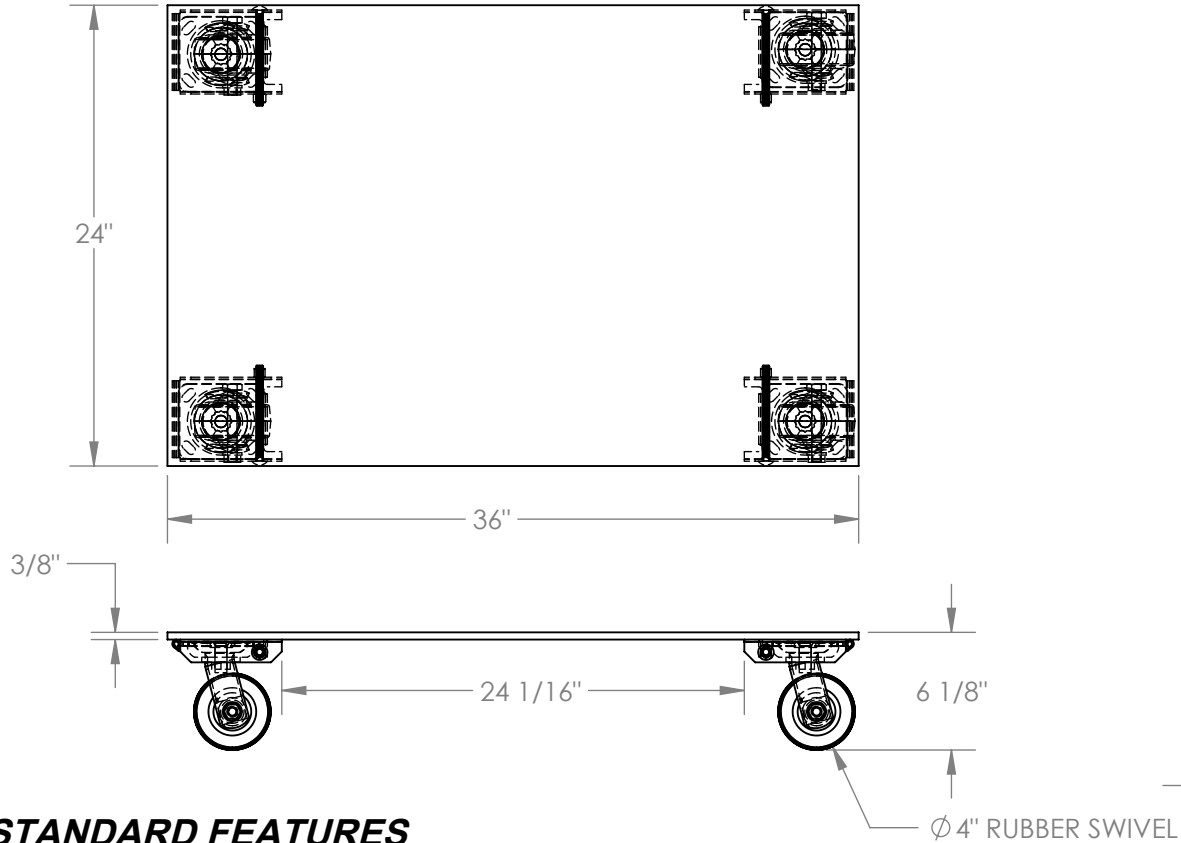

ALUMINUM PLATE DOLLY - PDA-2436-R-S

APPROX WEIGHT: 52.97 lbs.
 DOES NOT INCLUDE WEIGHT OF POWER OR PACKAGING!!!

*** ANY ADDITIONS, DELETIONS, OR OMISSIONS MUST BE CORRECTED ON THIS DRAWING AS THIS DRAWING WILL BE CONSIDERED ALL INCLUSIVE ***

ALL GRAPHICS PROVIDED ARE FOR REFERENCE ONLY. IF CERTAIN DIMENSIONS ARE CRITICAL PLEASE VERIFY THOSE DIMENSIONS WITH YOUR SALESPERSON

DIMENSION TOLERANCE ± 1/4"

STANDARD FEATURES

- MODEL NUMBER IS: PDA-2436-R-S
- OVERALL WIDTH IS: 24"
- USABLE WIDTH IS: 24"
- OVERALL LENGTH IS: 36"
- USABLE LENGTH IS: 36"
- OVERALL HEIGHT IS: 6 1/8"
- MAX CAPACITY IS: 1200 LBS
- CASTERS: 4 - Ø4X2 MOLD ON RUBBER SWIVEL CASTERS

DISTRIBUTOR'S NAME:		P.O.#
VESTIL MANUFACTURING		X
DRAWN BY: ALH		DATE: 09/22/2011
REFERENCE: X		SCALE: 1:10
QUOTED LEAD TIME: X		QUOTE # X
		W.O.# X
		SALES: X
		FILE NAME: 33-007-229