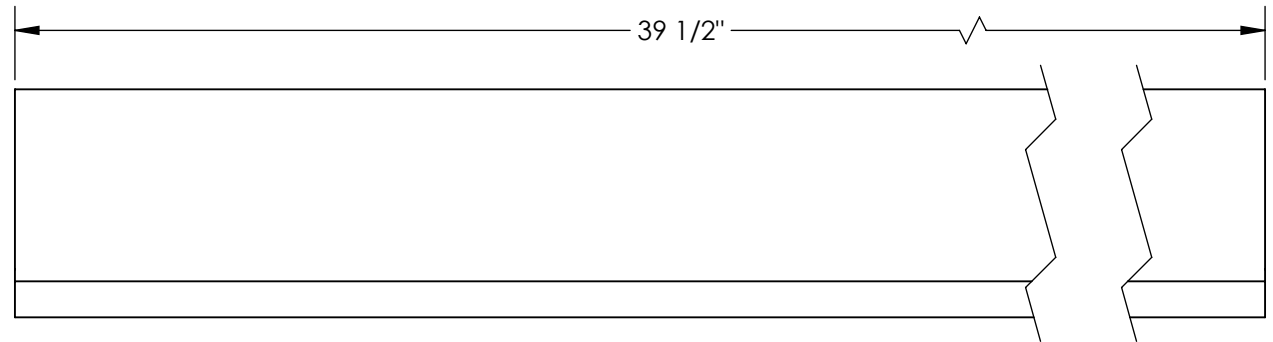

HEAVY DUTY RUBBER EDGE GUARD - PVCG-D

APPROX WEIGHT: 4.0 lbs.
 DOES NOT INCLUDE WEIGHT OF POWER OR PACKAGING!!!

*** ANY ADDITIONS, DELETIONS, OR OMISSIONS MUST BE CORRECTED ON THIS DRAWING AS THIS DRAWING WILL BE CONSIDERED ALL INCLUSIVE ***

ALL GRAPHICS PROVIDED ARE FOR REFERENCE ONLY. IF CERTAIN DIMENSIONS ARE CRITICAL PLEASE VERIFY THOSE DIMENSIONS WITH YOUR SALESPERSON

LENGTHWISE YELLOW STRIPES

STANDARD FEATURES

- MODEL NUMBER IS PVCG-D
- OVERALL WIDTH IS 2 3/8"
- OVERALL LENGTH IS 39 1/2"
- OVERALL HEIGHT IS 2 3/8"
- COLOR IS BLACK WITH LENGTHWISE YELLOW STRIPES
- INCLUDES 2 STRIPS OF 3M ADHESIVE