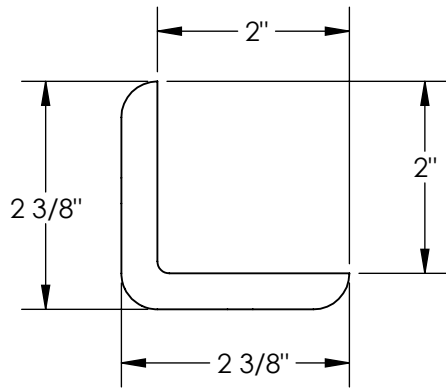

HEAVY DUTY RUBBER EDGE GUARD - PVCG-D

APPROX WEIGHT: 4.0 lbs.
 DOES NOT INCLUDE WEIGHT OF POWER OR PACKAGING!!!

*** ANY ADDITIONS, DELETIONS, OR OMISSIONS MUST BE CORRECTED ON THIS DRAWING AS THIS DRAWING WILL BE CONSIDERED ALL INCLUSIVE ***

ALL GRAPHICS PROVIDED ARE FOR REFERENCE ONLY. IF CERTAIN DIMENSIONS ARE CRITICAL PLEASE VERIFY THOSE DIMENSIONS WITH YOUR SALESPERSON

LENGTHWISE YELLOW STRIPES

STANDARD FEATURES

- MODEL NUMBER IS PVCG-D
- OVERALL WIDTH IS 2 3/8"
- OVERALL LENGTH IS 39 1/2"
- OVERALL HEIGHT IS 2 3/8"
- COLOR IS BLACK WITH LENGTHWISE YELLOW STRIPES
- INCLUDES 2 STRIPS OF 3M ADHESIVE