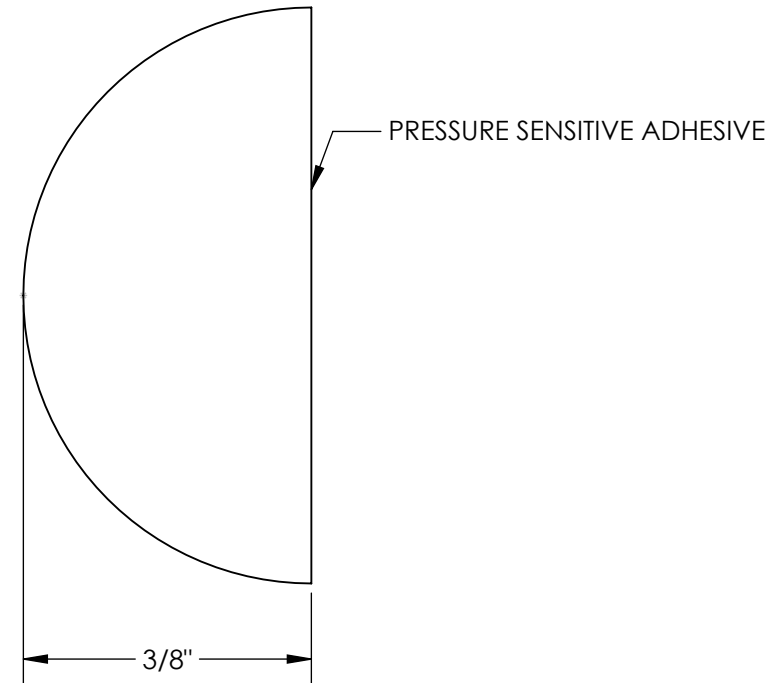

ROUNDED DOME BUMPERS - RDB-075

APPROX WEIGHT: 0.00 lbs.
DOES NOT INCLUDE WEIGHT OF POWER OR PACKAGING!!!

*** ANY ADDITIONS, DELETIONS, OR OMISSIONS MUST BE CORRECTED ON THIS DRAWING AS THIS DRAWING WILL BE CONSIDERED ALL INCLUSIVE ***

ALL GRAPHICS PROVIDED ARE FOR REFERENCE ONLY. IF CERTAIN DIMENSIONS ARE CRITICAL PLEASE VERIFY THOSE DIMENSIONS WITH YOUR SALESPERSON

DIMENSION TOLERANCE $\pm 1/4"$

**A
P
P
R
O
V
A
L**

I, THE UNDERSIGNED, AGREE THAT THE PRODUCT AS REPRESENTED SATISFIES DESIGN AND DIMENSION REQUIREMENTS. I ALSO ACKNOWLEDGE MY DUTY TO CONFIRM PRODUCT AND INSTALLATION COMPLIANCE WITH ALL APPLICABLE FEDERAL, STATE AND LOCAL REGULATIONS AND STANDARDS.
ALL SPECIAL UNITS ARE NON-RETURNABLE
☐ As drawn   ☐ As marked

Signed: _____ Date: _____

LEAD TIME WILL START UPON RECEIPT OF SIGNED APPROVAL DRAWING

STANDARD FEATURES

MODEL NUMBER IS RDB-075
OVERALL DIAMETER IS $3/4"$
OVERALL HEIGHT IS $3/8"$
SOLD IN PACKS OF 50

SPECIAL FEATURES

NONE

DISTRIBUTOR'S NAME:		P.O.#
VESTIL MANUFACTURING		X
DRAWN BY: KJY		W.O.#
DATE: 07/13/12		X
REFERENCE: X	SCALE: 4:1	SALES: X
QUOTED LEAD TIME: X	QUOTE #	FILE NAME:
	X	29-007-195