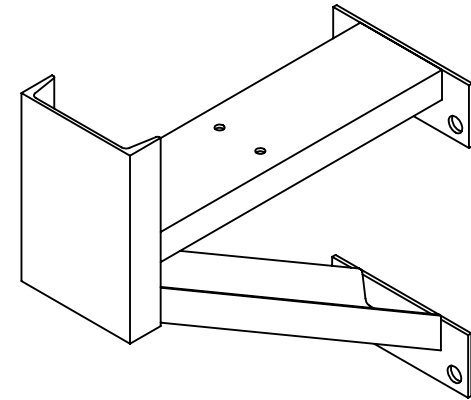

STEEL GUIDE PROTECTOR - SGP-24

APPROX WEIGHT: 51.57 lbs.
 DOES NOT INCLUDE WEIGHT OF POWER OR PACKAGING!!!

*** ANY ADDITIONS, DELETIONS, OR OMISSIONS MUST BE CORRECTED ON THIS DRAWING AS THIS DRAWING WILL BE CONSIDERED ALL INCLUSIVE ***

ALL GRAPHICS PROVIDED ARE FOR REFERENCE ONLY. IF CERTAIN DIMENSIONS ARE CRITICAL PLEASE VERIFY THOSE DIMENSIONS WITH YOUR SALESPERSON

DIMENSION TOLERANCE $\pm 1/4''$

STANDARD FEATURES

- MODEL NUMBER IS SGP-24
- OVERALL WIDTH IS 10"
- OVERALL LENGTH IS 24 1/4"
- OVERALL HEIGHT IS 26 7/8"
- TOUGH BAKED IN POWDER COATED YELLOW FINISH