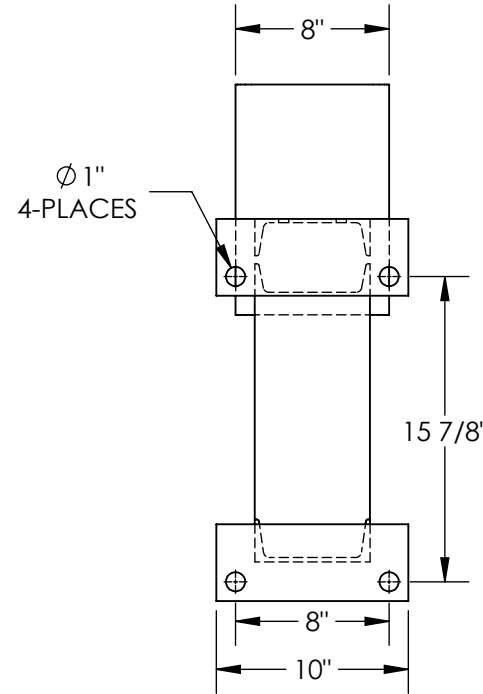

STEEL GUIDE PROTECTOR - SGP-24

APPROX WEIGHT: 51.57 lbs.
 DOES NOT INCLUDE WEIGHT OF POWER OR PACKAGING!!!

*** ANY ADDITIONS, DELETIONS, OR OMISSIONS MUST BE CORRECTED ON THIS DRAWING AS THIS DRAWING WILL BE CONSIDERED ALL INCLUSIVE ***

ALL GRAPHICS PROVIDED ARE FOR REFERENCE ONLY. IF CERTAIN DIMENSIONS ARE CRITICAL PLEASE VERIFY THOSE DIMENSIONS WITH YOUR SALESPERSON

DIMENSION TOLERANCE $\pm 1/4''$

STANDARD FEATURES

- MODEL NUMBER IS SGP-24
- OVERALL WIDTH IS 10"
- OVERALL LENGTH IS 24 1/4"
- OVERALL HEIGHT IS 26 7/8"
- TOUGH BAKED IN POWDER COATED YELLOW FINISH

Signed: _____ Date: _____

Printed Name: _____

LEAD TIME WILL START UPON RECEIPT OF SIGNED APPROVAL DRAWING

DISTRIBUTOR'S NAME:		P.O.#
VESTIL MANUFACTURING		X
DRAWN BY: BCN		W.O.#
DATE: 3/22/2016		X
REFERENCE: X	SCALE: 1:10	SALES: X
QUOTED LEAD TIME: X	QUOTE #	FILE NAME:
	X	23-007-157