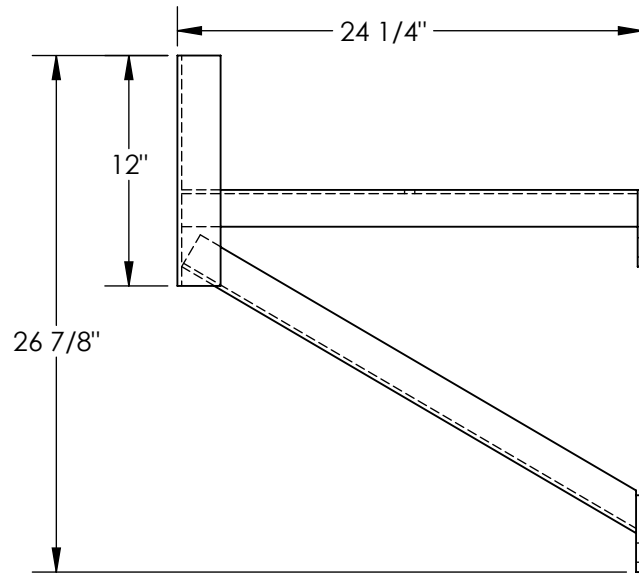

STEEL GUIDE PROTECTOR - SGP-24

APPROX WEIGHT: 51.57 lbs.
 DOES NOT INCLUDE WEIGHT OF POWER OR PACKAGING!!!

*** ANY ADDITIONS, DELETIONS, OR OMISSIONS MUST BE CORRECTED ON THIS DRAWING AS THIS DRAWING WILL BE CONSIDERED ALL INCLUSIVE ***

ALL GRAPHICS PROVIDED ARE FOR REFERENCE ONLY. IF CERTAIN DIMENSIONS ARE CRITICAL PLEASE VERIFY THOSE DIMENSIONS WITH YOUR SALESPERSON

DIMENSION TOLERANCE $\pm 1/4''$

STANDARD FEATURES

- MODEL NUMBER IS SGP-24
- OVERALL WIDTH IS 10"
- OVERALL LENGTH IS 24 1/4"
- OVERALL HEIGHT IS 26 7/8"
- TOUGH BAKED IN POWDER COATED YELLOW FINISH