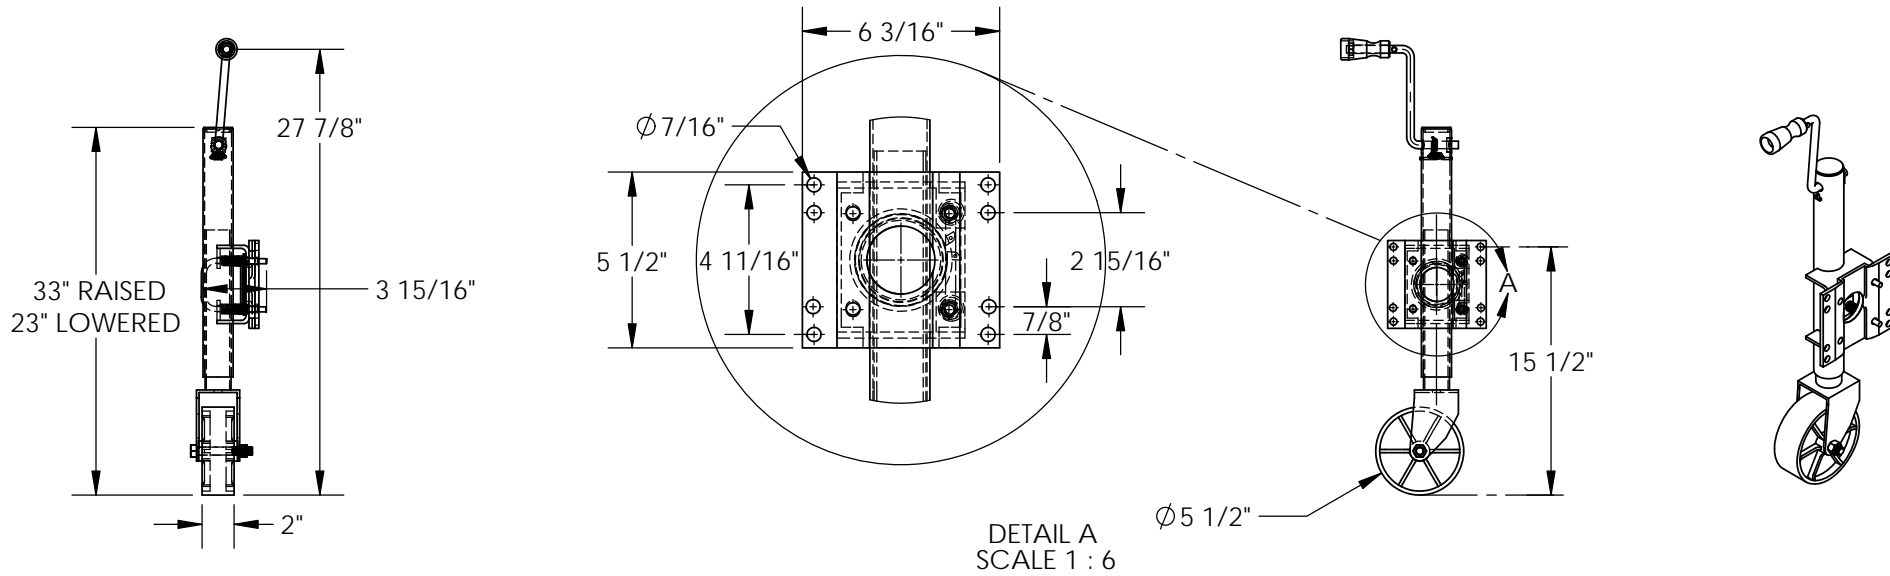

TRAILER JACK - TJ-06

APPROX WEIGHT: 18.83 lbs.
 DOES NOT INCLUDE WEIGHT OF POWER OR PACKAGING!!!

*** ANY ADDITIONS, DELETIONS, OR OMISSIONS MUST BE CORRECTED ON THIS DRAWING AS THIS DRAWING WILL BE CONSIDERED ALL INCLUSIVE ***

ALL GRAPHICS PROVIDED ARE FOR REFERENCE ONLY. IF CERTAIN DIMENSIONS ARE CRITICAL PLEASE VERIFY THOSE DIMENSIONS WITH YOUR SALESPERSON

STANDARD FEATURES

MODEL NUMBER IS TJ-06
 OVERALL WIDTH IS 3 15/16"
 OVERALL LENGTH IS 33"
 RAISED HEIGHT IS 33"
 LOWERED HEIGHT IS 23"
 LIFT RANGE: 10"
 MAX CAPACITY IS 800 LBS.
 MOUNT: SIDE SWIVEL/WHEEL
 CRANK POSITON: SIDE
 WHEEL: 5 1/2 X 2 (NYLON)

DISTRIBUTOR'S NAME:		P.O.#
VESTIL MANUFACTURING		X
DRAWN BY: S. HAMBLEN		W.O.#
DATE: 06/19/2012		X
REFERENCE: X	SCALE: 1:12	SALES: X
QUOTED LEAD TIME: X	QUOTE # X	FILE NAME:
		13-007-049