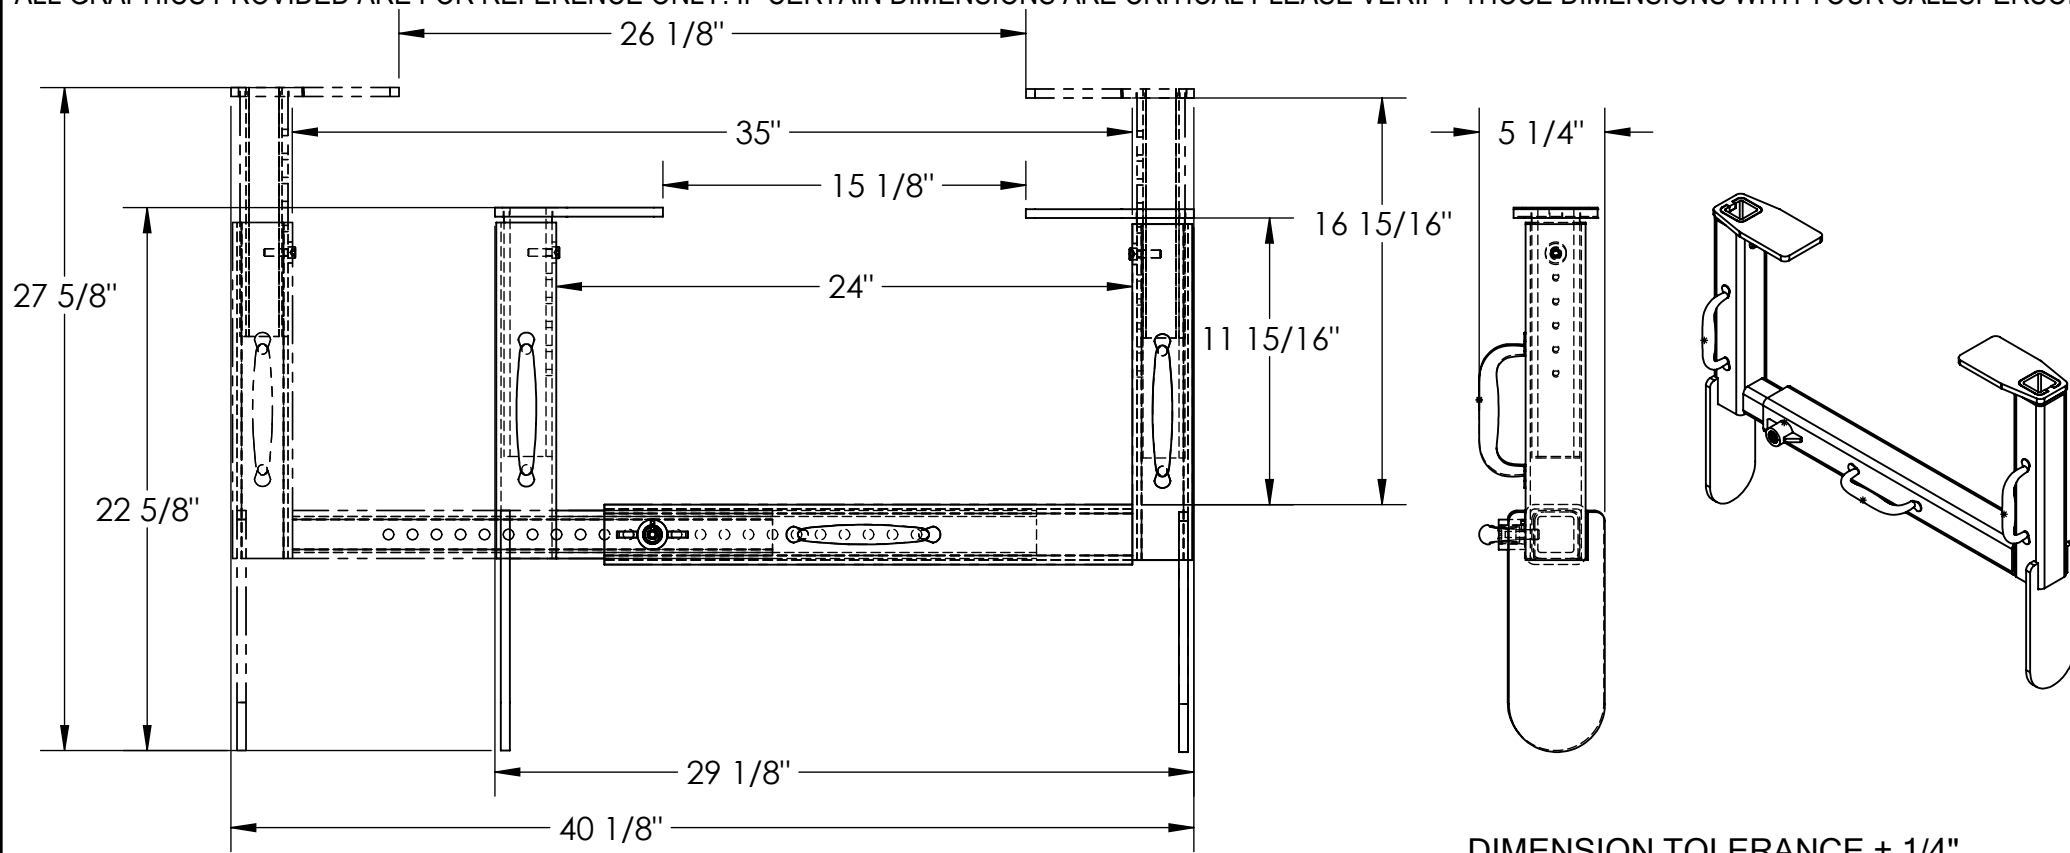

TRAILER WHEEL LOCK- TWL-2435

APPROX WEIGHT: 56.4382 lbs.
 DOES NOT INCLUDE WEIGHT OF POWER OR PACKAGING!!!

*** ANY ADDITIONS, DELETIONS, OR OMISSIONS MUST BE CORRECTED ON THIS DRAWING AS THIS DRAWING WILL BE CONSIDERED ALL INCLUSIVE ***

ALL GRAPHICS PROVIDED ARE FOR REFERENCE ONLY. IF CERTAIN DIMENSIONS ARE CRITICAL PLEASE VERIFY THOSE DIMENSIONS WITH YOUR SALESPERSON

STANDARD FEATURES

MODEL NUMBER IS TWL-2435

RETRACTED: (MIN.)

- OVERALL WIDTH IS 29 1/8"
- USABLE WIDTH IS 15 1/8"
- OVERALL LENGTH IS 5 1/4"
- OVERALL HEIGHT IS 35"
- USEBLE HEIGHT IS 11 15/16"

EXTENDED: (MAX)

- OVERALL WIDTH IS 27 5/8"
- USABLE WIDTH IS 40 1/8"
- OVERALL LENGTH IS 5 1/4"
- OVERALL HEIGHT IS 26 1/8"
- USEBLE HEIGHT IS 16 15/16"

TOUGH BAKED IN POWDER COAT YELLOW FINISH

SPECIAL FEATURES

NONE

DIMENSION TOLERANCE $\pm 1/4"$

APPROVAL

I, THE UNDERSIGNED, AGREE THAT THE PRODUCT AS REPRESENTED SATISFIES DESIGN AND DIMENSION REQUIREMENTS. I ALSO ACKNOWLEDGE MY DUTY TO CONFIRM PRODUCT AND INSTALLATION COMPLIANCE WITH ALL APPLICABLE FEDERAL, STATE AND LOCAL REGULATIONS AND STANDARDS.