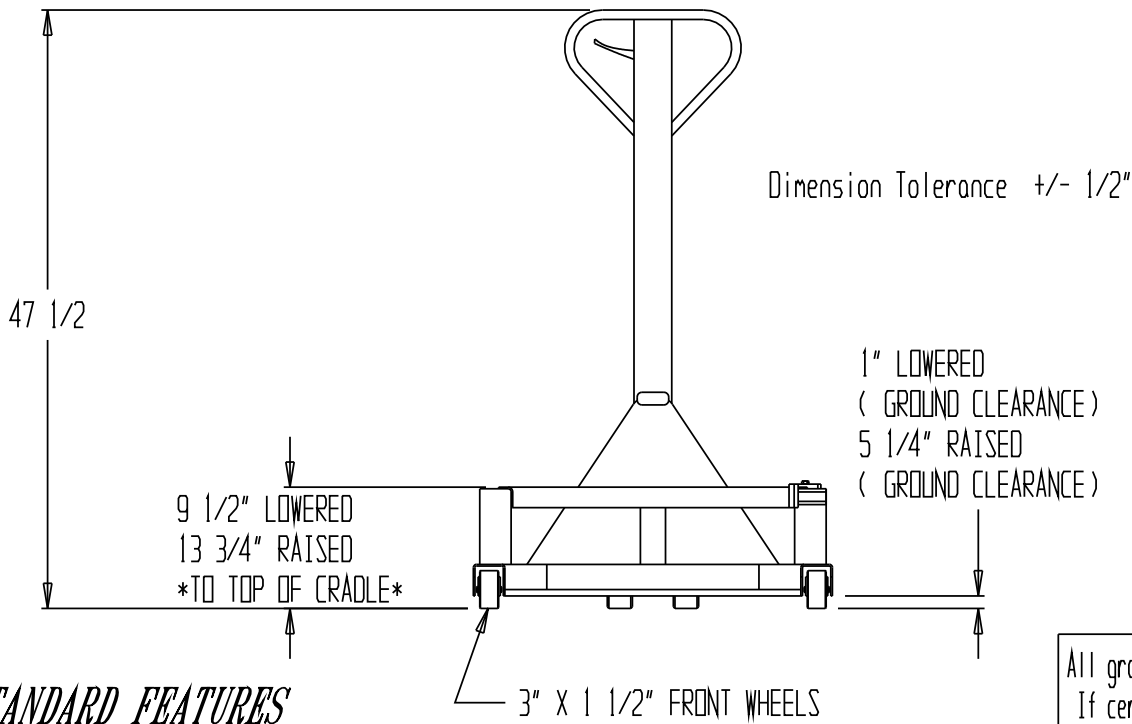

PORTABLE DRUM JACK - DRUM-55S

STANDARD FEATURES

MODEL NUMBER: DRUM-55S
 CAPACITY: 660 lbs
 OVERALL HEIGHT: 47 1/2"
 OVERALL WIDTH: 29
 OVERALL LENGTH: 41 3/16"
 (2) Ø 3 X 1 1/2 FRONT WHEELS
 (2) Ø 8 X 2" REAR WHEELS
 COLOR: BLUE