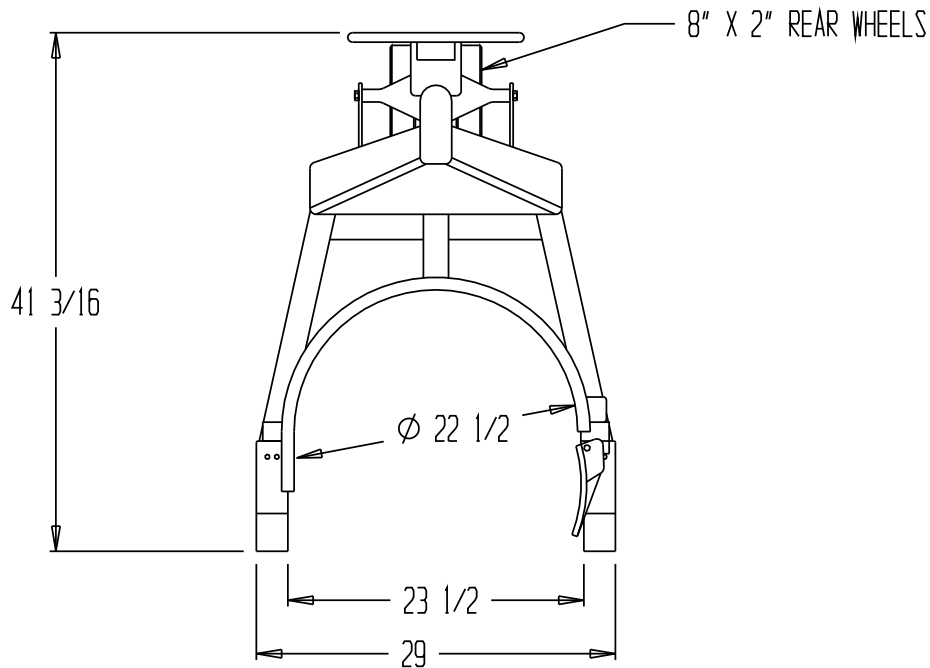

PORTABLE DRUM JACK - DRUM-55S

STANDARD FEATURES

MODEL NUMBER: DRUM-55S
 CAPACITY: 660 lbs
 OVERALL HEIGHT: 47 1/2"
 OVERALL WIDTH: 29
 OVERALL LENGTH: 41 3/16"
 (2) Ø 3 X 1 1/2 FRONT WHEELS
 (2) Ø 8 X 2" REAR WHEELS
 COLOR: BLUE