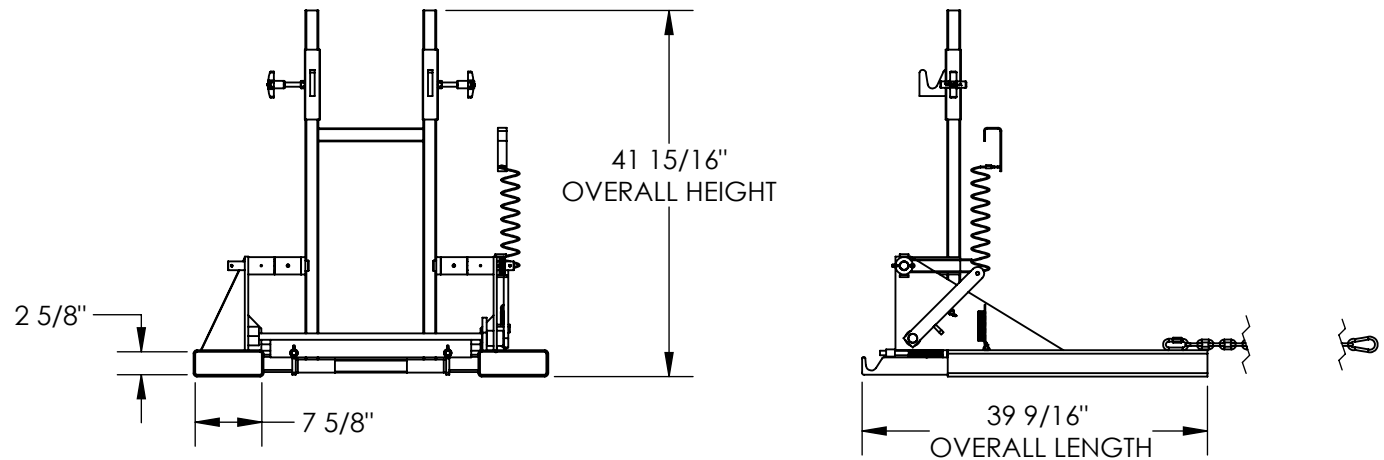

# FORK TRUCK MOUNTED TRASH CAN DUMPER - FM-T-DUMP

APPROX WEIGHT: 186.75 lbs.  
 DOES NOT INCLUDE WEIGHT OF POWER OR PACKAGING!!!

\*\*\* ANY ADDITIONS, DELETIONS, OR OMISSIONS MUST BE CORRECTED ON THIS DRAWING AS THIS DRAWING WILL BE CONSIDERED ALL INCLUSIVE \*\*\*

ALL GRAPHICS PROVIDED ARE FOR REFERENCE ONLY. IF CERTAIN DIMENSIONS ARE CRITICAL PLEASE VERIFY THOSE DIMENSIONS WITH YOUR SALESPERSON

DIMENSION TOLERANCE ± 1/4"

NEVER EXCEED LOAD CENTER RATING PER FORK TRUCK MANUFACTURER'S GUIDELINES. DO NOT USE HIS FORK ATTACHMENT IF LOAD WILL EXCEED FORK TRUCK MANUFACTURER'S LOAD CENTER RATING. APPROX. WEIGHT/ LOST LOAD=186.75 LBS. MINIMUM EFFECTIVE THICKNESS= LESS THAN 1"

## STANDARD FEATURES

- MODEL NUMBER IS FM-T-DUMP
- OVERALL WIDTH IS 40 5/8"
- OVERALL LENGTH IS 39 9/16"
- OVERALL HEIGHT IS 41 15/16"
- MAX CAPACITY IS 1,000 LBS
- USED FOR 64 GALLON TRASH CAN
- FORK POCKET WIDTH IS 7 5/8"
- FORK POCKET HEIGHT IS 2 5/8"
- TOUGH BAKED IN POWDER COATED BLUE FINISH