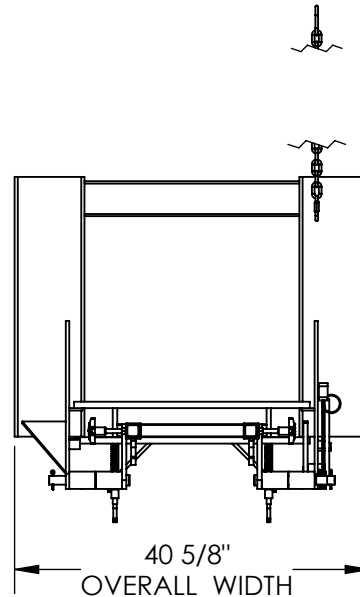

# FORK TRUCK MOUNTED TRASH CAN DUMPER - FM-T-DUMP

APPROX WEIGHT: 186.75 lbs.  
 DOES NOT INCLUDE WEIGHT OF POWER OR PACKAGING!!!

\*\*\* ANY ADDITIONS, DELETIONS, OR OMISSIONS MUST BE CORRECTED ON THIS DRAWING AS THIS DRAWING WILL BE CONSIDERED ALL INCLUSIVE \*\*\*

ALL GRAPHICS PROVIDED ARE FOR REFERENCE ONLY. IF CERTAIN DIMENSIONS ARE CRITICAL PLEASE VERIFY THOSE DIMENSIONS WITH YOUR SALESPERSON

DIMENSION TOLERANCE ± 1/4"

NEVER EXCEED LOAD CENTER RATING PER FORK TRUCK MANUFACTURER'S GUIDELINES. DO NOT USE HIS FORK ATTACHMENT IF LOAD WILL EXCEED FORK TRUCK MANUFACTURER'S LOAD CENTER RATING. APPROX. WEIGHT/ LOST LOAD=186.75 LBS. MINIMUM EFFECTIVE THICKNESS= LESS THAN 1"

## STANDARD FEATURES

- MODEL NUMBER IS FM-T-DUMP
- OVERALL WIDTH IS 40 5/8"
- OVERALL LENGTH IS 39 9/16"
- OVERALL HEIGHT IS 41 15/16"
- MAX CAPACITY IS 1,000 LBS
- USED FOR 64 GALLON TRASH CAN
- FORK POCKET WIDTH IS 7 5/8"
- FORK POCKET HEIGHT IS 2 5/8"
- TOUGH BAKED IN POWDER COATED BLUE FINISH