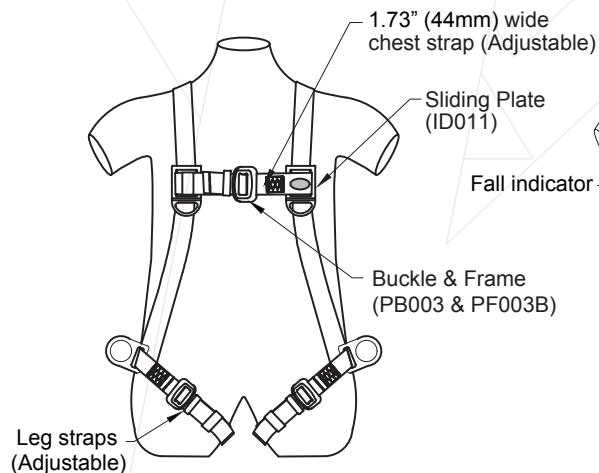

KStrong® Kapture™ Essential 3-Point FBH, 3 D-rings, MB Legs (ANSI)

KStrong® Kapture™ Essential 3-Point Full Body Harness, 3 D-rings, Mating Buckle Legs (ANSI).

DESIGN

- One dorsal attachment D-ring for fall arrest.
- Adjustable leg straps.
- Two lateral D-Ring for work positioning.

WEBBING

Material: Polyester
Width: 1.73 in. ± 0.04 in. (44mm ± 1mm)
Breaking Strength: 5000 lbs.

STITCHING THREAD

High-tenacity Polyester.

METAL COMPONENT

Material: Alloy Steel
Finish : Silver or Golden Yellow Galvanized

RELEVANT STANDARDS

Meets or Exceeds ANSI Z359.11-2014

MODEL	SIZE	WEIGHT
UFH10131P(L-XL)	Large to X-Large	3.08 lbs. ± 0.02 lbs. (1400 gm ± 10 gm)
UFH10131P(S-L)	Small to Large	2.91 lbs. ± 0.02 lbs. (1320 gm ± 10 gm)

FRONT VIEW

Meets or Exceeds ANSI Z359.11-2014

BACK VIEW